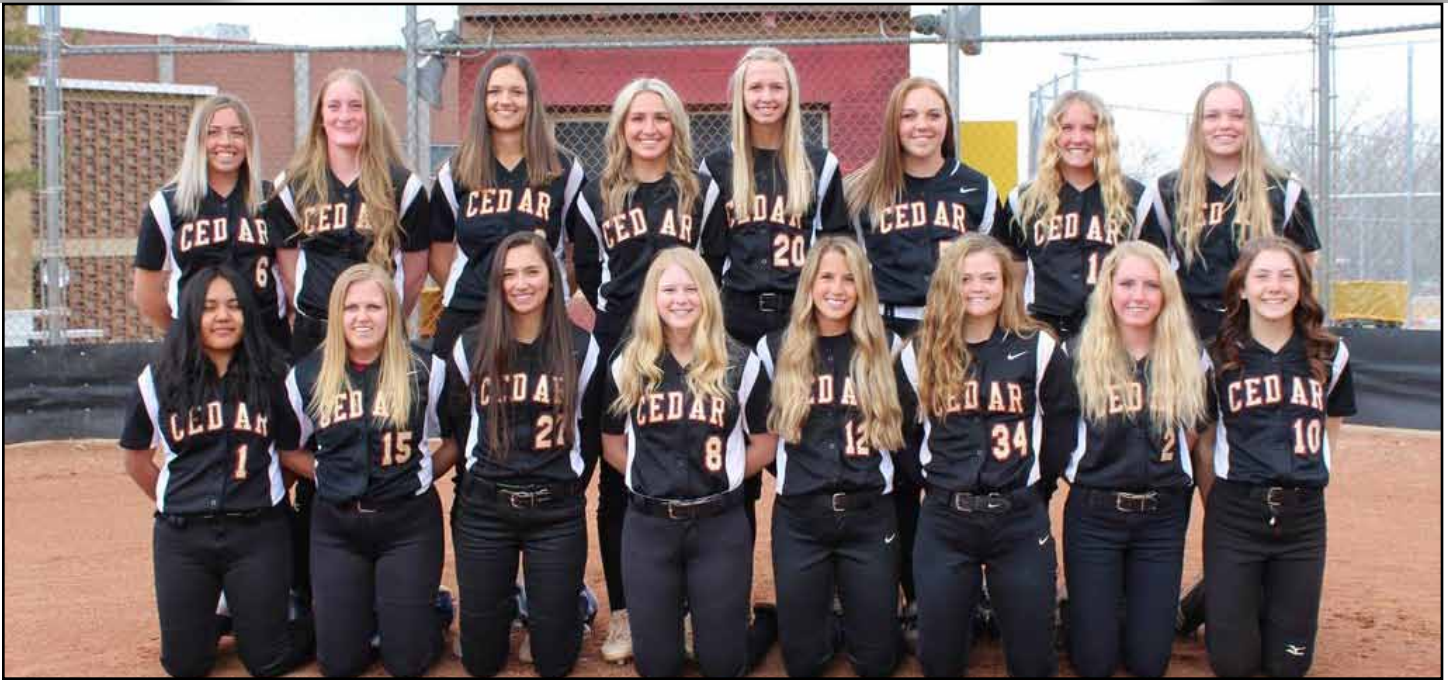

Cedar City Redmen

Head Coach: Chris Weaver **Region:** 9 **Colors:** Cardinal/Gold
Principal: John Dodds **Athletic Director:** Danny Lewis

Roster

Jersey	First	Last	Position	Grade
1	Mackenzi	Whitehair	3B/OF	10
2	Kenadee	Stubbs	OF	11
3	Payton	Naegele	1B/P	10
6	Mckenzie	Waters	P	12
7	Kelsi	Oldroyd	2B	10
8	Sydney	Meek	P	10
10	Kaydee	Anderson	OF	10
11	Kaila	Gleave	OF	12
12	Rebecca	Boyer	OF/P	11
15	Shanda	Sanders	OF	11
18	Kylie	Oldroyd	OF/3B	11
20	Japrix	Weaver	SS	11
21	Kyason	Payne	OF	12
27	Grace	Morales	OF	10
34	Britnie	Simcox	C	11
55	Denim	Henkel	1B/OF	11