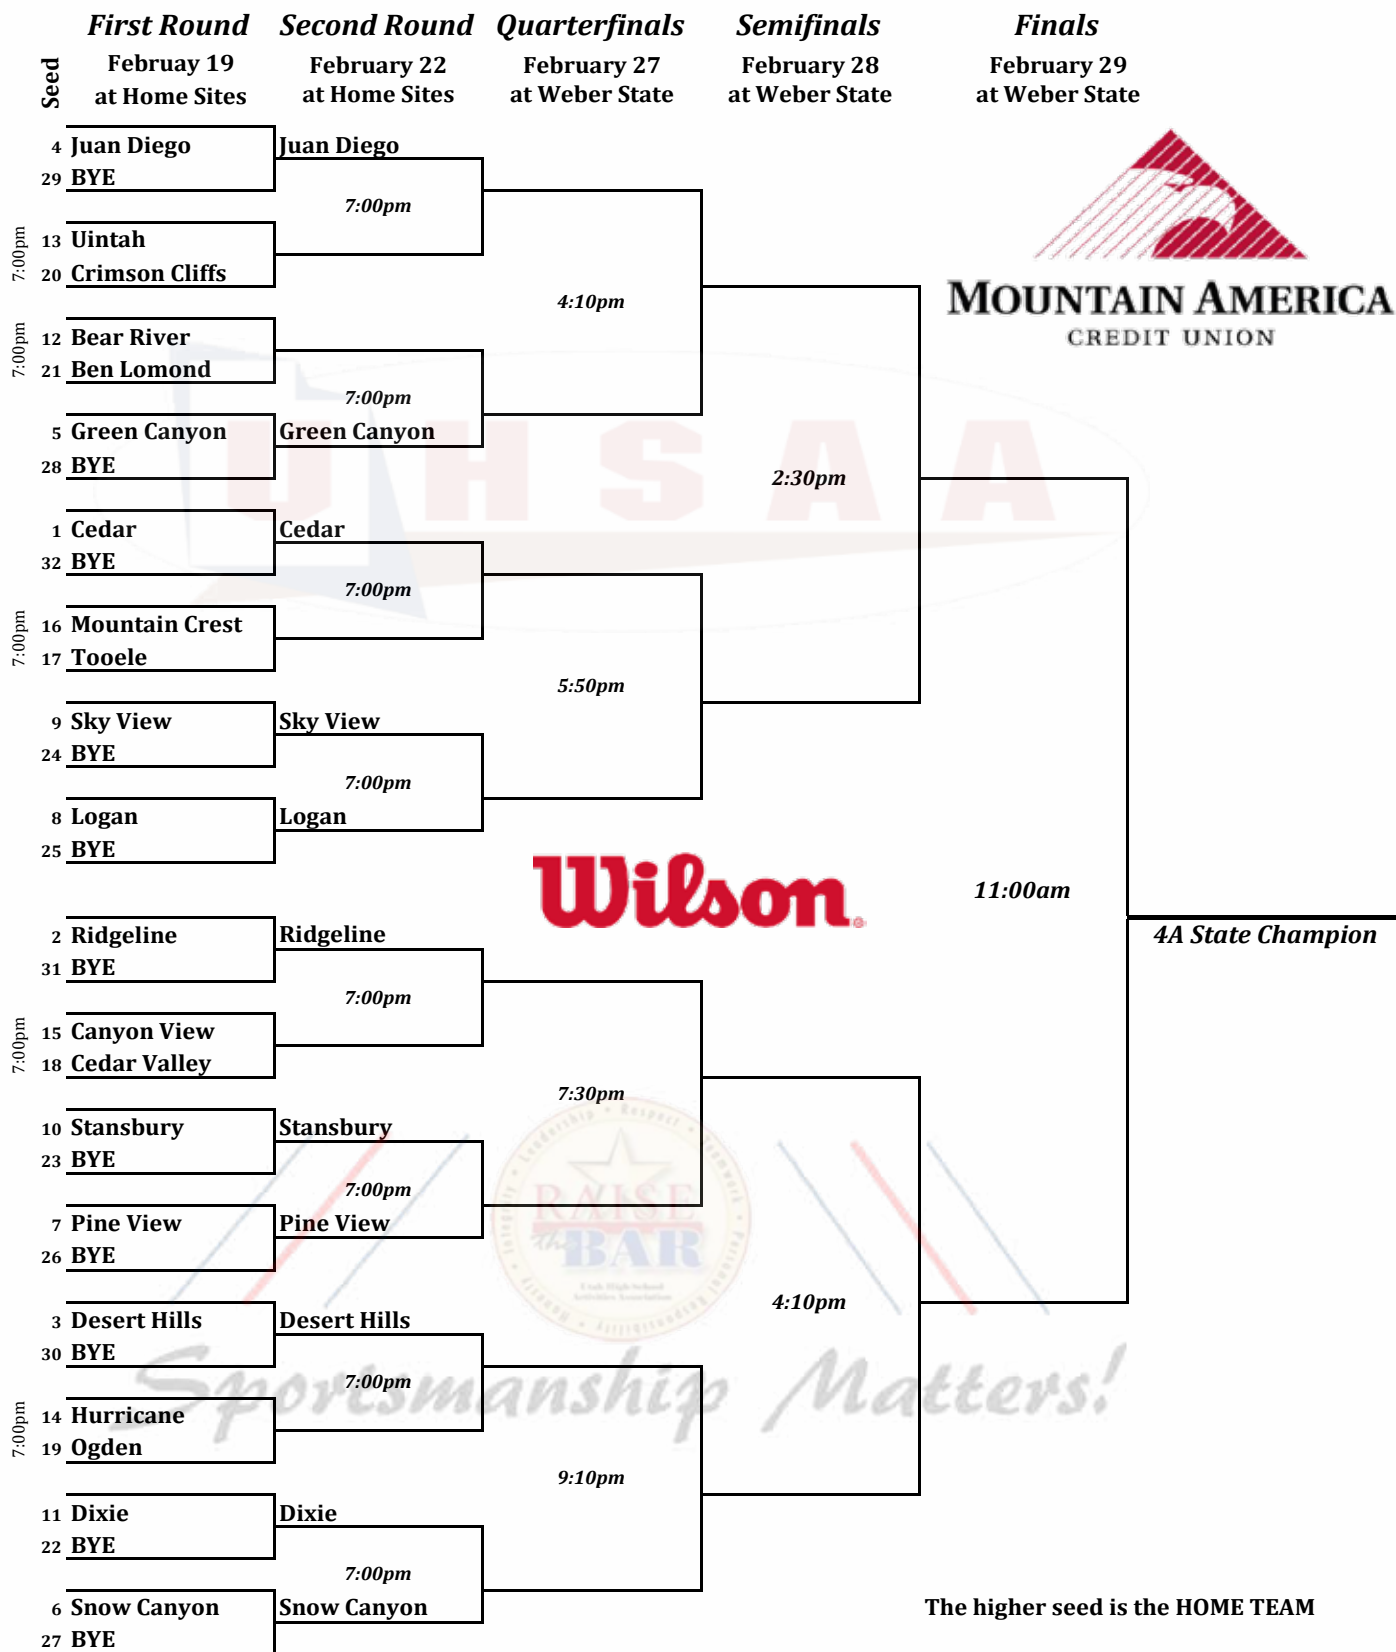

Tournament Bracket

2020 UHSAA 4A State Girls Basketball Championship