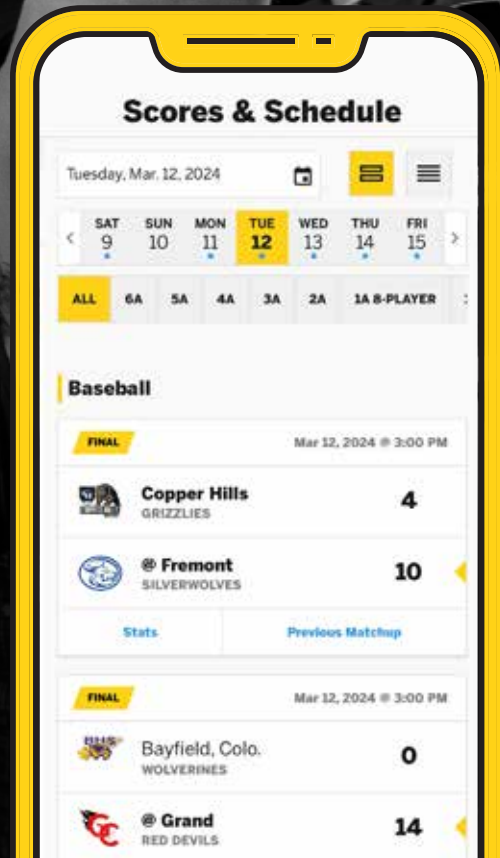

DeseretNews

**STATS.
STANDINGS.
STORIES.**

**DOWNLOAD
THE APP**

DAIRY PROTEIN THAT POWERS PERFORMANCE

To get the most out of your body, you need to fuel with the best. Visit Unbottled's Greatness Guide for simple tips on daily food and lifestyle choices to help you achieve your greatness.