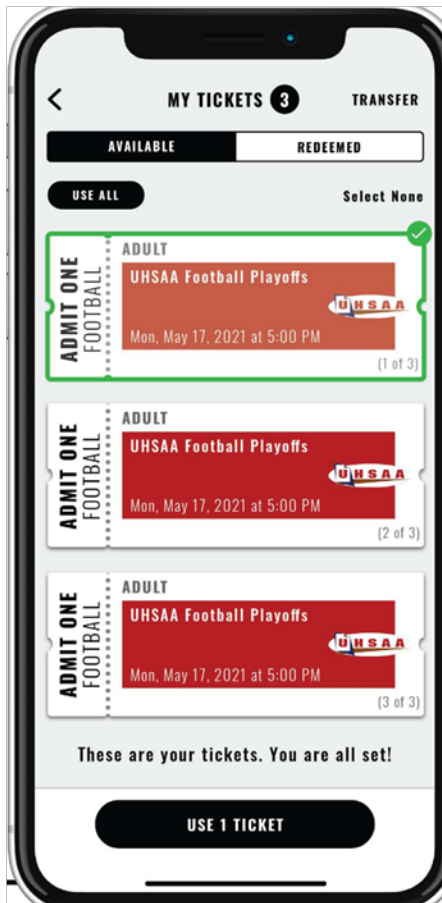

Follow us @chickfila_utah

BUY HIGH SCHOOL TICKETS NOW

OFFICIAL
DIGITAL TICKETING PARTNER OF

No scans. Happy fans.

The fastest ticketing experience from the leading provider in the market. No scanning, hardware, or Wi-Fi required.