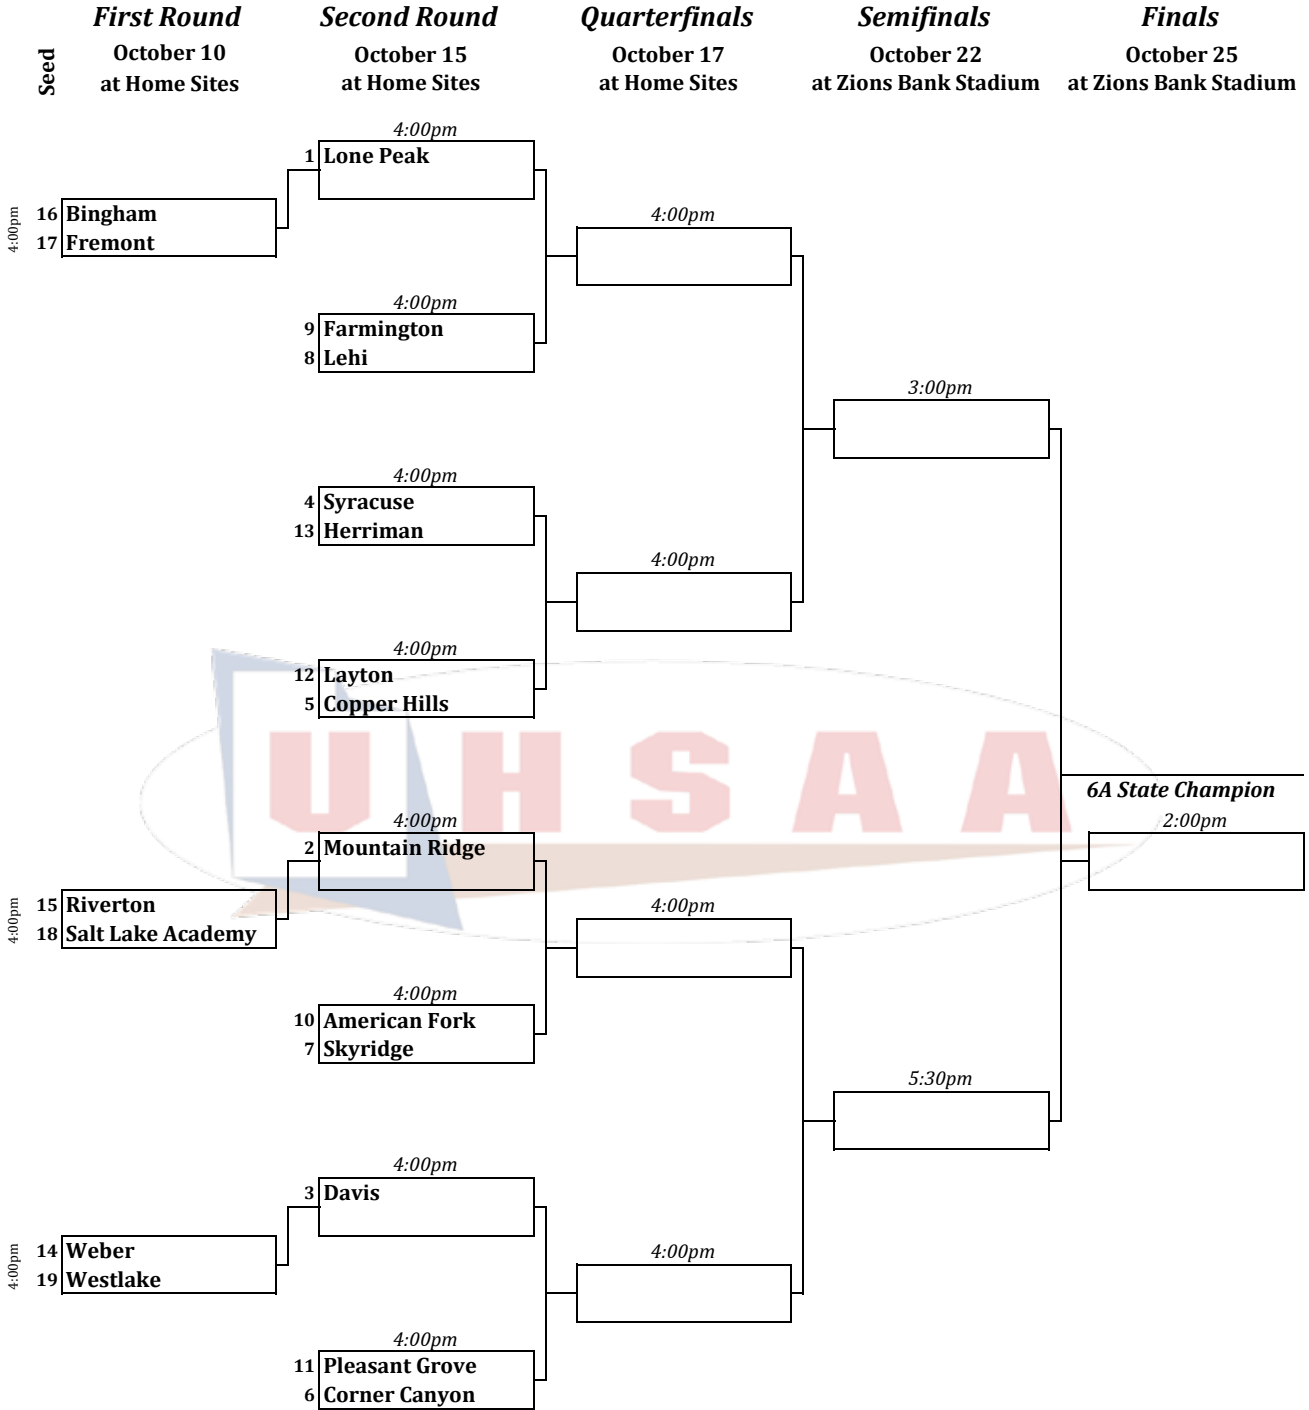

Tournament Bracket

2024 Utah High School Activities Association 6A Girls Soccer State Tournament

The higher seed is the HOME TEAM

American Fork Cavemen

American Fork

Principal: Peter Glahn | AD: Jeremy Lewis | Mascot: Cavemen | Colors: Red, Black and White | Head Coach: Cam Jolley

No Photo
Submitted

#	Name	Pos.	Yr
0	La'akea Manuela		9
0	Sarah Mathis		12
1	Taybree Hansen		11
4	Celeste Davis		11
6	Allison Brown		10
6	Chelsie Johnson		12
6	Bella Winn		11
7	Estee Schneider		12
9	Suri Parsia		10
11	Lila Millward		12
12	Farah Parsia		10
14	Cambree Ballard		10
16	Jersey Catmull		9
17	Charlotte Anderson		10
18	Carley Eggett		10
19	Sophie Adams		9
20	Anne Clarke		10
21	Scout Degroot		10
22	Eva Gunn		9
22	Presley Houghton		12
23	Stori Jones		10
24	Sienna Bushman		10
25	Julie Huddleston	D	12
26	Emrie Hess		10
27	Lehua Fisher		9
28	Saffron Osmond		10
29	Tayla Crandell		12
30	Sophie Dunn		10
31	Scout Henderson		10

32	Emery Cook		9
32	Eden Jones		11
33	Faith Nydegger		12
33	Abby Slater		9

Date	W/L	School	Score
8/6	W	Maple Mountain	3-2
8/8	W	Farmington	1-0
8/13	W	Alta	4-3
8/15	W	Wasatch	2-0
8/20	W	Weber	2-1
8/22	L	Davis	2-4
8/27	L	Lehi	0-3
8/29	W	Westlake	8-0
9/5	L	Lone Peak	1-7
9/10	W	Skyridge	1-0
9/12	W	Pleasant Grove	2-1
9/17	W	Westlake	6-1
9/24	L	Lone Peak	3-7
9/26	L	Skyridge	3-5
10/1	L	Pleasant Grove	1-2
10/3	L	Lehi	0-3
10/15		Skyridge	-