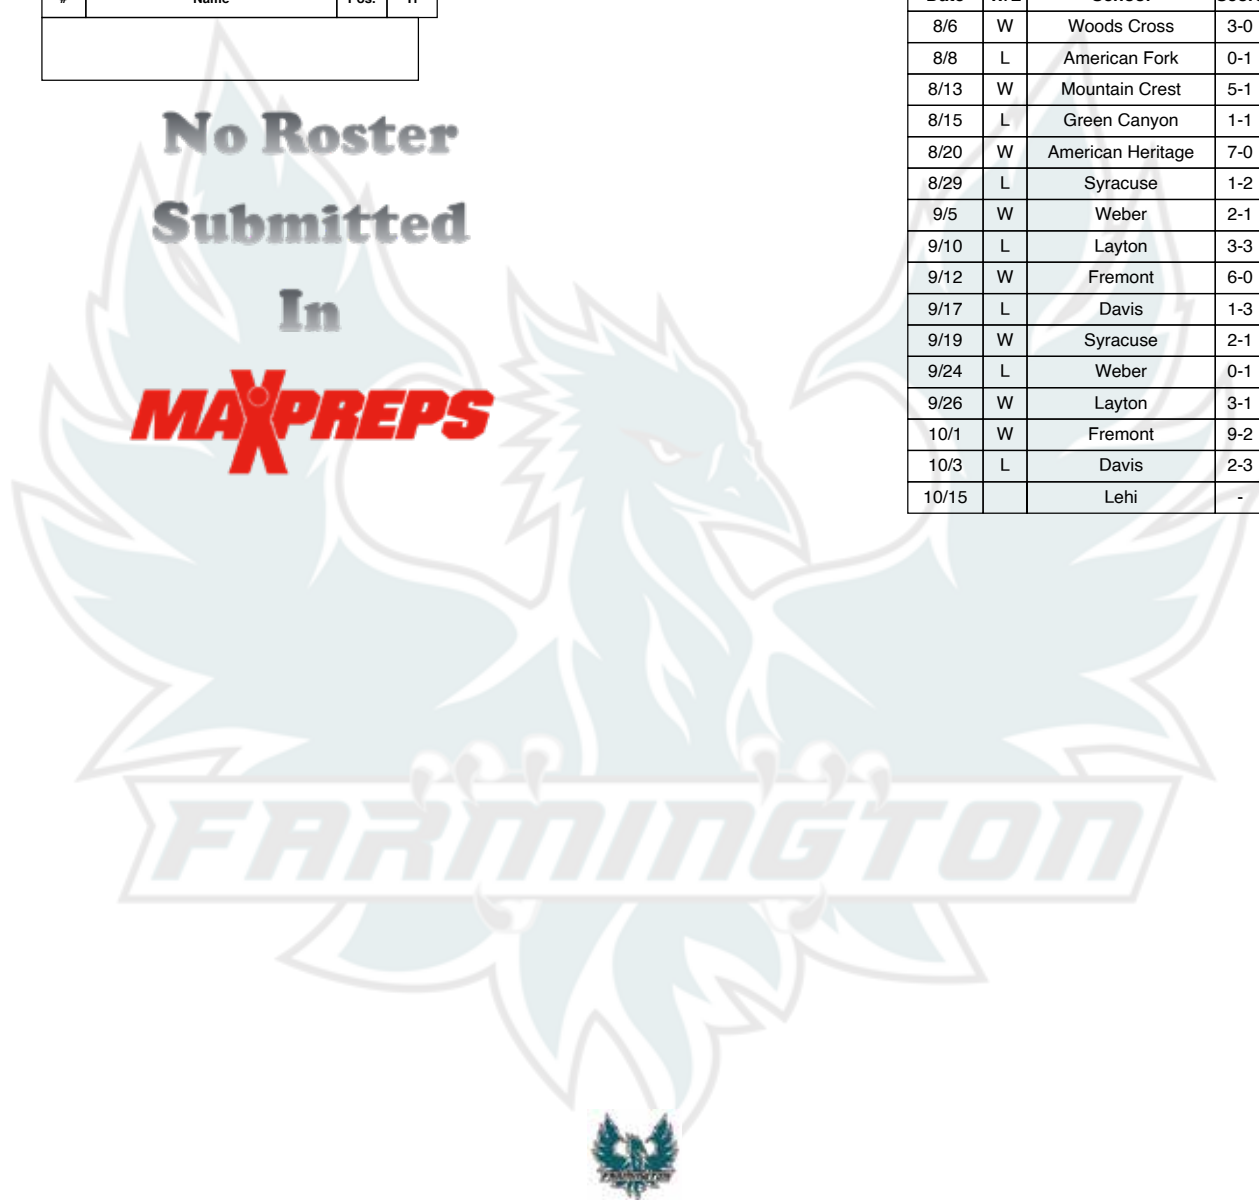

#	Name	Pos.	Yr

Date	W/L	School	Score
8/6	W	Woods Cross	3-0
8/8	L	American Fork	0-1
8/13	W	Mountain Crest	5-1
8/15	L	Green Canyon	1-1
8/20	W	American Heritage	7-0
8/29	L	Syracuse	1-2
9/5	W	Weber	2-1
9/10	L	Layton	3-3
9/12	W	Fremont	6-0
9/17	L	Davis	1-3
9/19	W	Syracuse	2-1
9/24	L	Weber	0-1
9/26	W	Layton	3-1
10/1	W	Fremont	9-2
10/3	L	Davis	2-3
10/15		Lehi	-

**No Roster
Submitted
In
MAXPREPS**