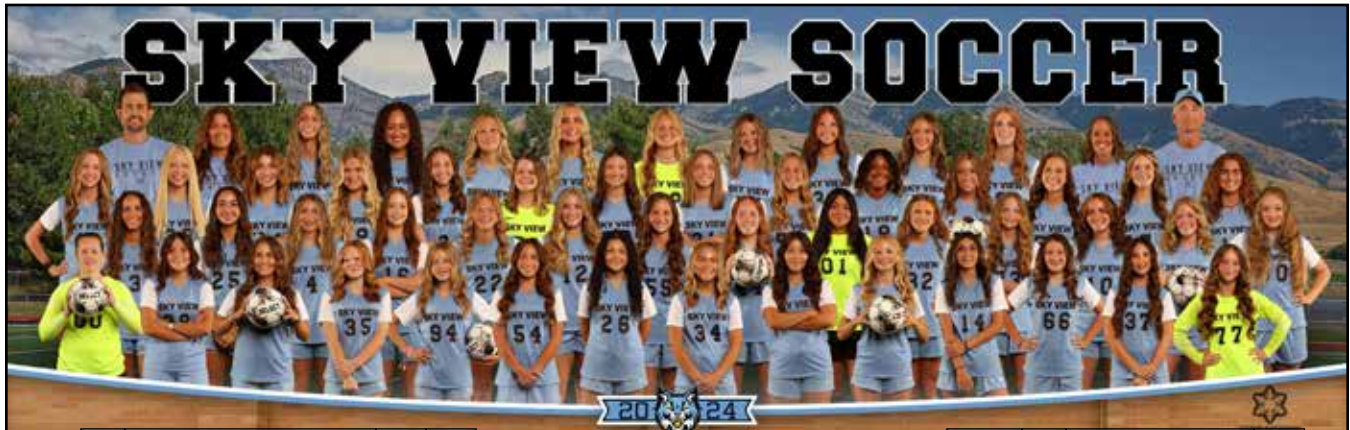

Sky View Bobcats

Sky View

Principal: Shane Jones | AD: Ryan Grunig | Mascot: Bobcats | Colors: Columbia Blue and White | Head Coach: Stacey Sparrow

#	Name	Pos.	Yr
0	Danika Hoth	GK	12
1	Jada Westover	GK	
2	Sage Dayton	D	12
3	Haylee Hansen	D	12
5	Ivy Niederhauser		12
6	Kate Sundstrom		12
7	Brynlee Thatcher	D	11
8	Bella Hall	, D	12
9	Koulangi Laulu-Pututau		11
10	Addi Hanks	D	10
12	Sydney Sadler	D	10
13	Cosy Taylor		9
17	Allie Spackman		12
19	Kaia Erickson		11
24	Maddi Corbridge	D	12
29	Brookley Bair		12
30	Rylie Beckstead		12
32	Makaeyla Crossley		12
38	Jackson SUNDSTROM		12
39	Brylee Burnside	GK, D	12
40	Kaytiin Erickson		11
88	Brooklyn Hulce		9
98	Samantha Widmer	GK	12
99	Aisha Dean	GK	10
99	Halle Hulce	GK	

Date	W/L	School	Score
8/6	L	Bountiful	1-2
8/8	L	Skyridge	1-4
8/9	L	Pleasant Grove	0-1
8/10	L	Syracuse	1-6
8/15	L	Spanish Fork	0-1
8/20	W	West Field	1-0
8/22	L	Mountain Crest	0-3
8/27	W	Bear River	2-1
9/3	L	Green Canyon	1-7
9/5	W	Logan	8-0
9/10	L	Ridgeline	0-3
9/12	L	Mountain Crest	0-6
9/17	W	Logan	4-0
9/24	L	Ridgeline	0-5
9/26	W	Bear River	2-2
10/1	L	West Field	0-1
10/3	L	Green Canyon	0-2
10/10		Jordan	-