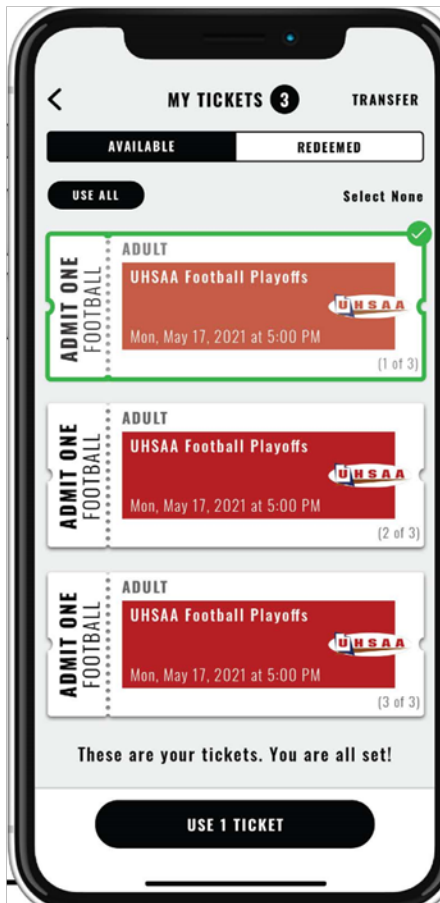

Follow us @chickfila\_utah

BUY HIGH SCHOOL TICKETS NOW

**OFFICIAL**  
DIGITAL TICKETING PARTNER OF

**No scans.** Happy fans.

**The fastest ticketing experience from the leading provider in the market. No scanning, hardware, or Wi-Fi required.**