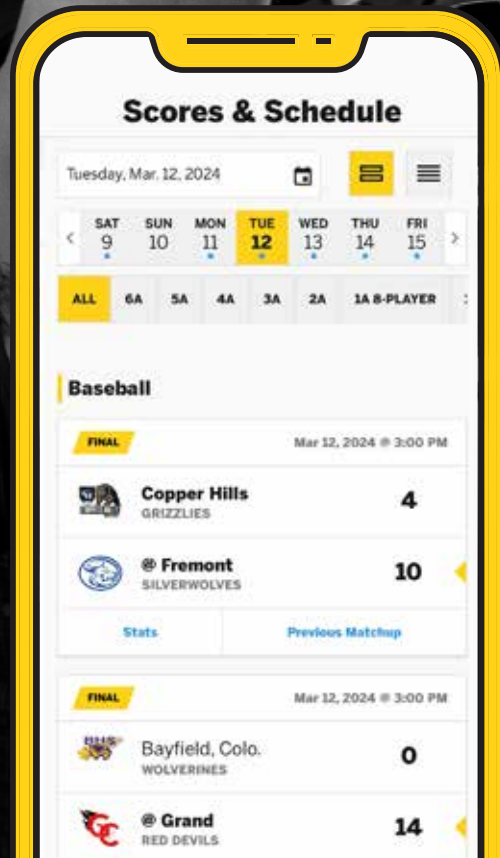

# **DAIRY PROTEIN THAT POWERS PERFORMANCE**

To get the most out of your body, you need to fuel with the best. Visit Unbottled's Greatness Guide for simple tips on daily food and lifestyle choices to help you achieve your greatness.