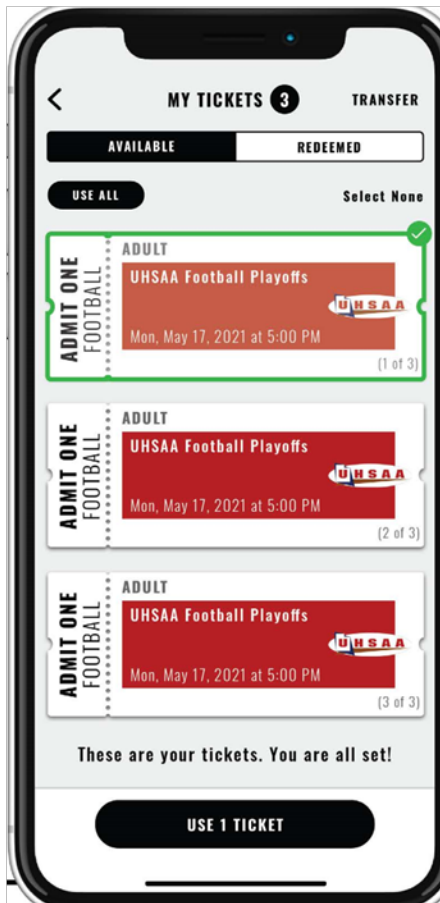

# Provide or get live scores for your favorite teams

[MAXPREPS.COM/SCORES](https://maxpreps.com/scores)

MaxPreps is the  
Official Sponsor of Scores & Statistics  
of the UHSAA

BUY HIGH SCHOOL TICKETS NOW

**OFFICIAL**  
DIGITAL TICKETING PARTNER OF

**No scans.** Happy fans.

**The fastest ticketing experience from the leading provider in the market. No scanning, hardware, or Wi-Fi required.**

**SAVE TIME**