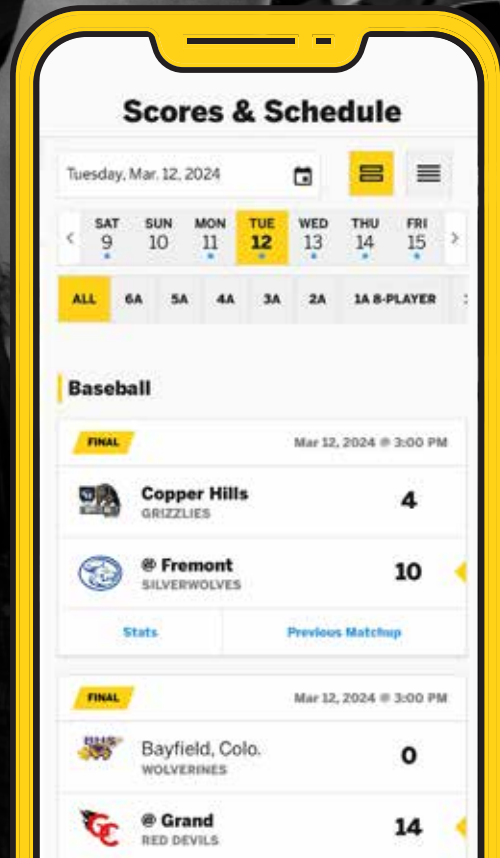

DeseretNews

**STATS.
STANDINGS.
STORIES.**

**DOWNLOAD
THE APP**