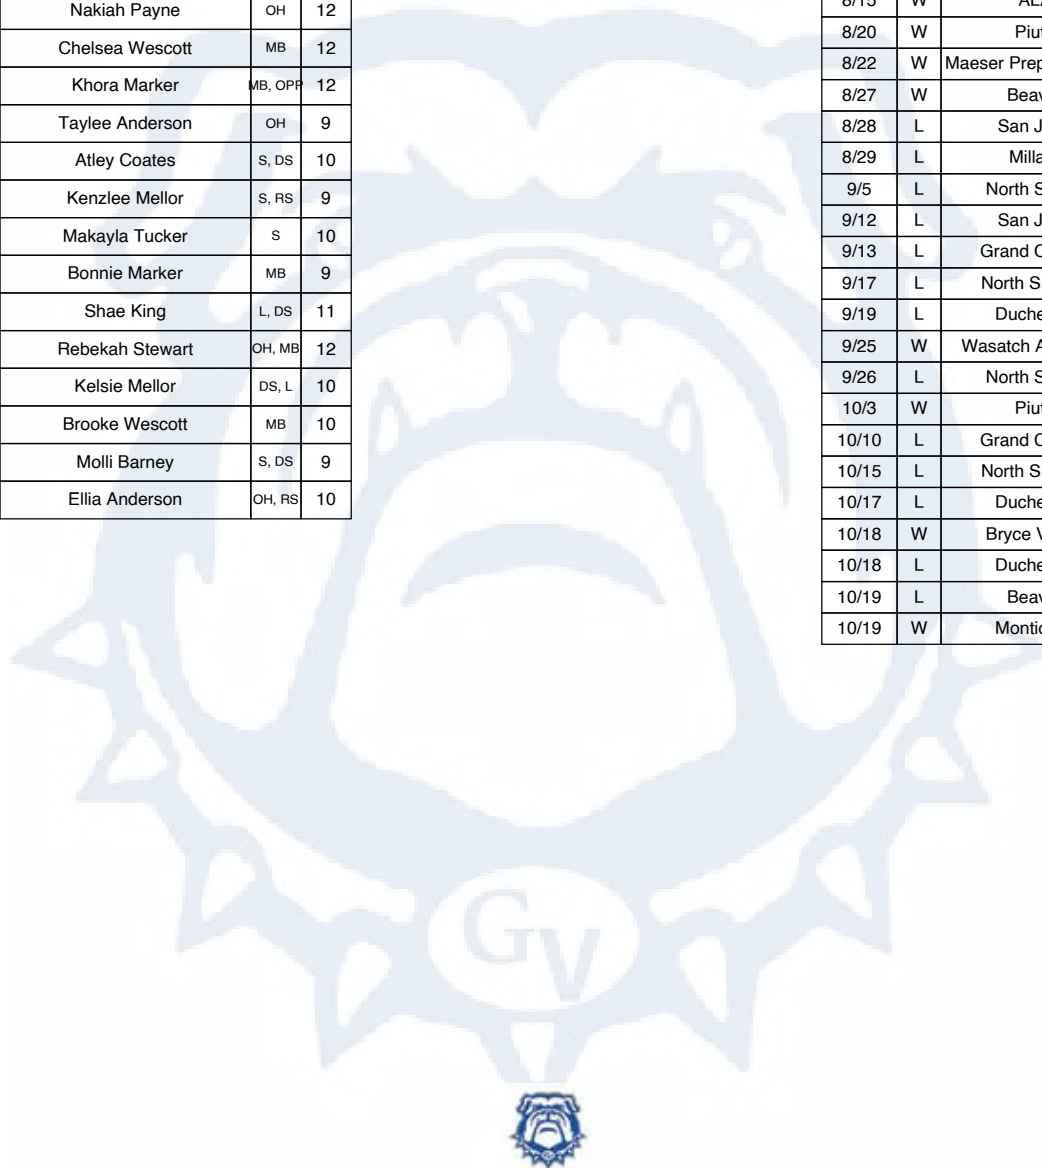

#	Name	Pos.	Yr
2	Nakiah Payne	OH	12
3	Chelsea Wescott	MB	12
4	Khora Marker	MB, OPP	12
5	Taylee Anderson	OH	9
6	Atley Coates	S, DS	10
7	Kenzlee Mellor	S, RS	9
8	Makayla Tucker	S	10
9	Bonnie Marker	MB	9
10	Shae King	L, DS	11
11	Rebekah Stewart	OH, MB	12
12	Kelsie Mellor	DS, L	10
14	Brooke Wescott	MB	10
15	Molli Barney	S, DS	9
17	Ellia Anderson	OH, RS	10

Date	W/L	School	Score
8/15	W	ALA	3-0
8/20	W	Piute	3-1
8/22	W	Maeser Prep Academy	3-1
8/27	W	Beaver	3-2
8/28	L	San Juan	0-3
8/29	L	Millard	1-3
9/5	L	North Sevier	0-3
9/12	L	San Juan	1-3
9/13	L	Grand County	0-3
9/17	L	North Summit	0-3
9/19	L	Duchesne	0-3
9/25	W	Wasatch Academy	3-0
9/26	L	North Sevier	0-3
10/3	W	Piute	3-1
10/10	L	Grand County	1-3
10/15	L	North Summit	0-3
10/17	L	Duchesne	0-3
10/18	W	Bryce Valley	2-0
10/18	L	Duchesne	1-2
10/19	L	Beaver	0-3
10/19	W	Monticello	3-2