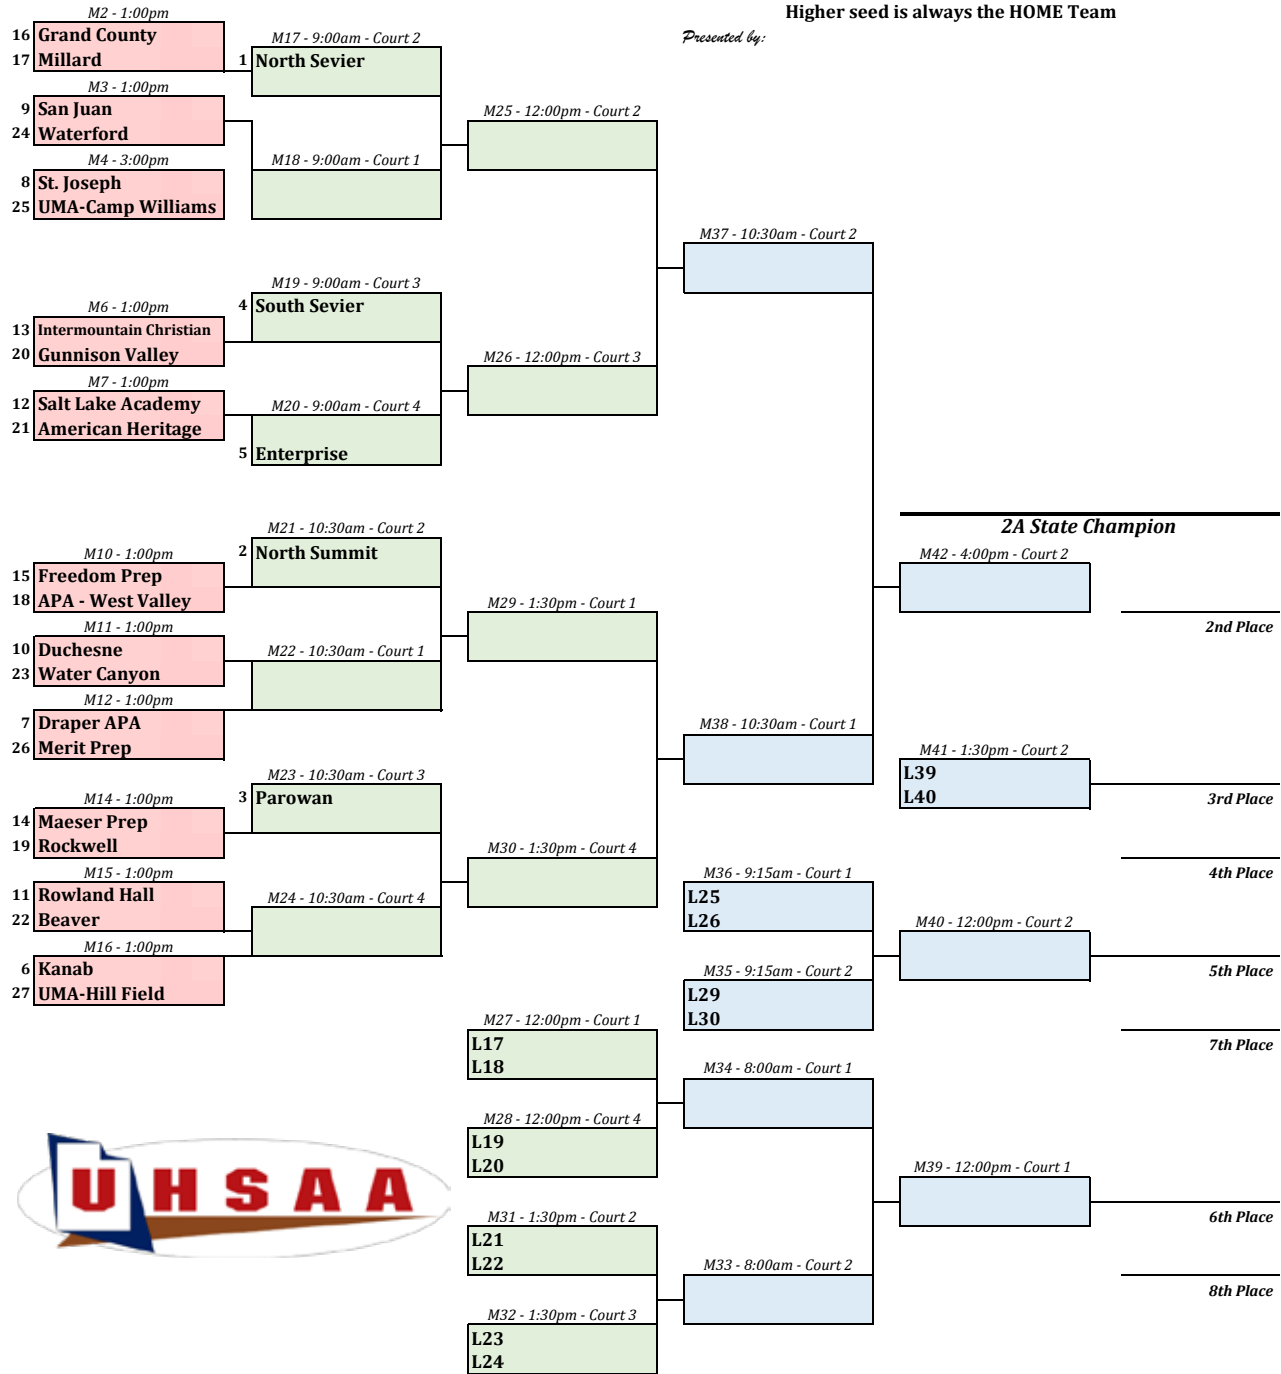

Tournament Bracket

2024 Utah High School Activities Association 2A Girls Volleyball State Tournament

First Round October 26 at Home Sites • Subsequent Rounds November 1 & 2 at Sevier Valley Center

Seed	October 26 at Home Sites	November 1 - Matches 17-32 at Sevier Valley Center	November 2 - Matches 39-42 at Sevier Valley Center

Higher seed is always the HOME Team

Presented by: