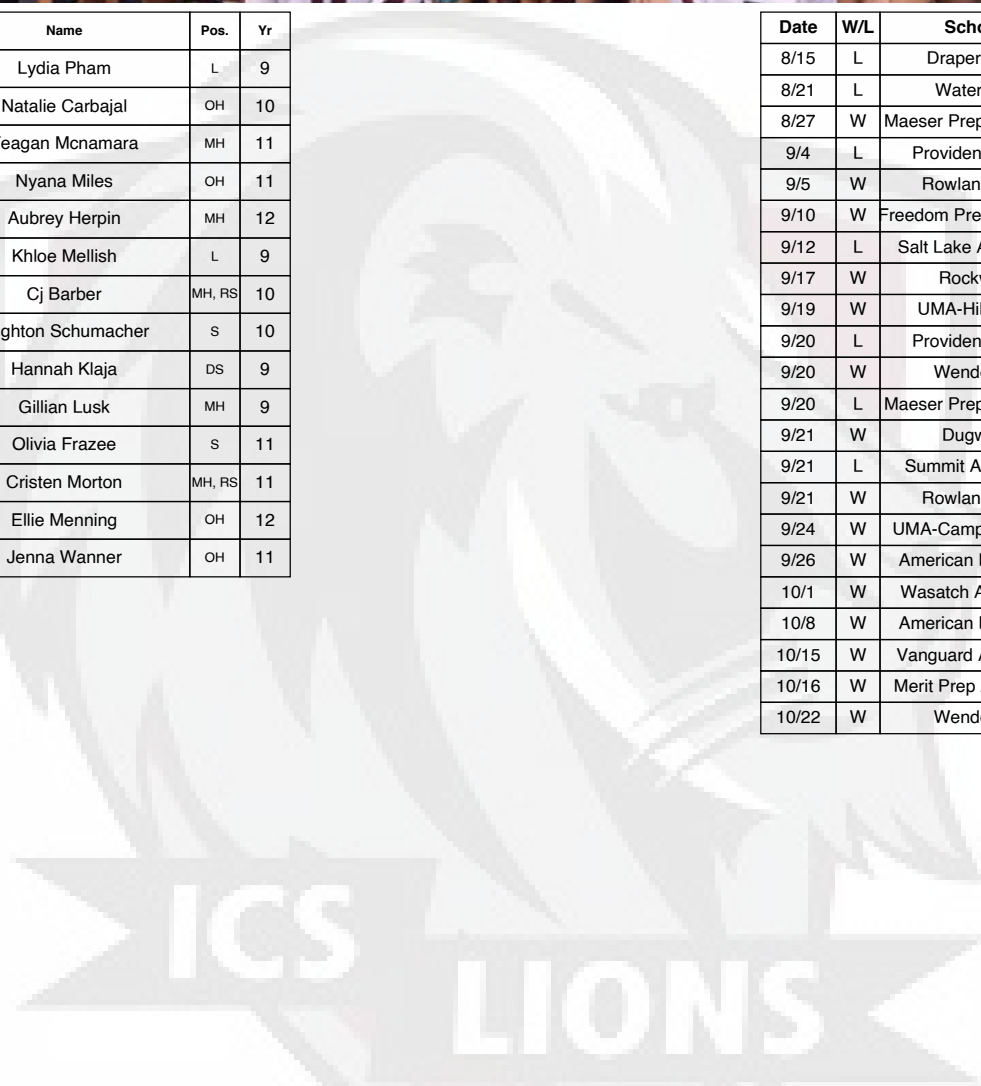

#	Name	Pos.	Yr
3	Lydia Pham	L	9
5	Natalie Carbajal	OH	10
6	Teagan Mcnamara	MH	11
7	Nyana Miles	OH	11
8	Aubrey Herpin	MH	12
9	Khloe Mellish	L	9
12	Cj Barber	MH, RS	10
13	Brighton Schumacher	S	10
14	Hannah Klaja	DS	9
16	Gillian Lusk	MH	9
20	Olivia Frazee	S	11
21	Cristen Morton	MH, RS	11
22	Ellie Menning	OH	12
24	Jenna Wanner	OH	11

Date	W/L	School	Score
8/15	L	Draper APA	0-3
8/21	L	Waterford	1-3
8/27	W	Maeser Prep Academy	3-0
9/4	L	Providence Hall	0-3
9/5	W	Rowland Hall	3-2
9/10	W	Freedom Prep Academy	3-0
9/12	L	Salt Lake Academy	1-3
9/17	W	Rockwell	3-0
9/19	W	UMA-Hill Field	3-0
9/20	L	Providence Hall	0-2
9/20	W	Wendover	2-0
9/20	L	Maeser Prep Academy	2-3
9/21	W	Dugway	2-0
9/21	L	Summit Academy	0-2
9/21	W	Rowland Hall	2-1
9/24	W	UMA-Camp Williams	3-0
9/26	W	American Prep WV	3-0
10/1	W	Wasatch Academy	3-0
10/8	W	American Prep WV	3-0
10/15	W	Vanguard Academy	3-0
10/16	W	Merit Prep Academy	3-0
10/22	W	Wendover	3-0