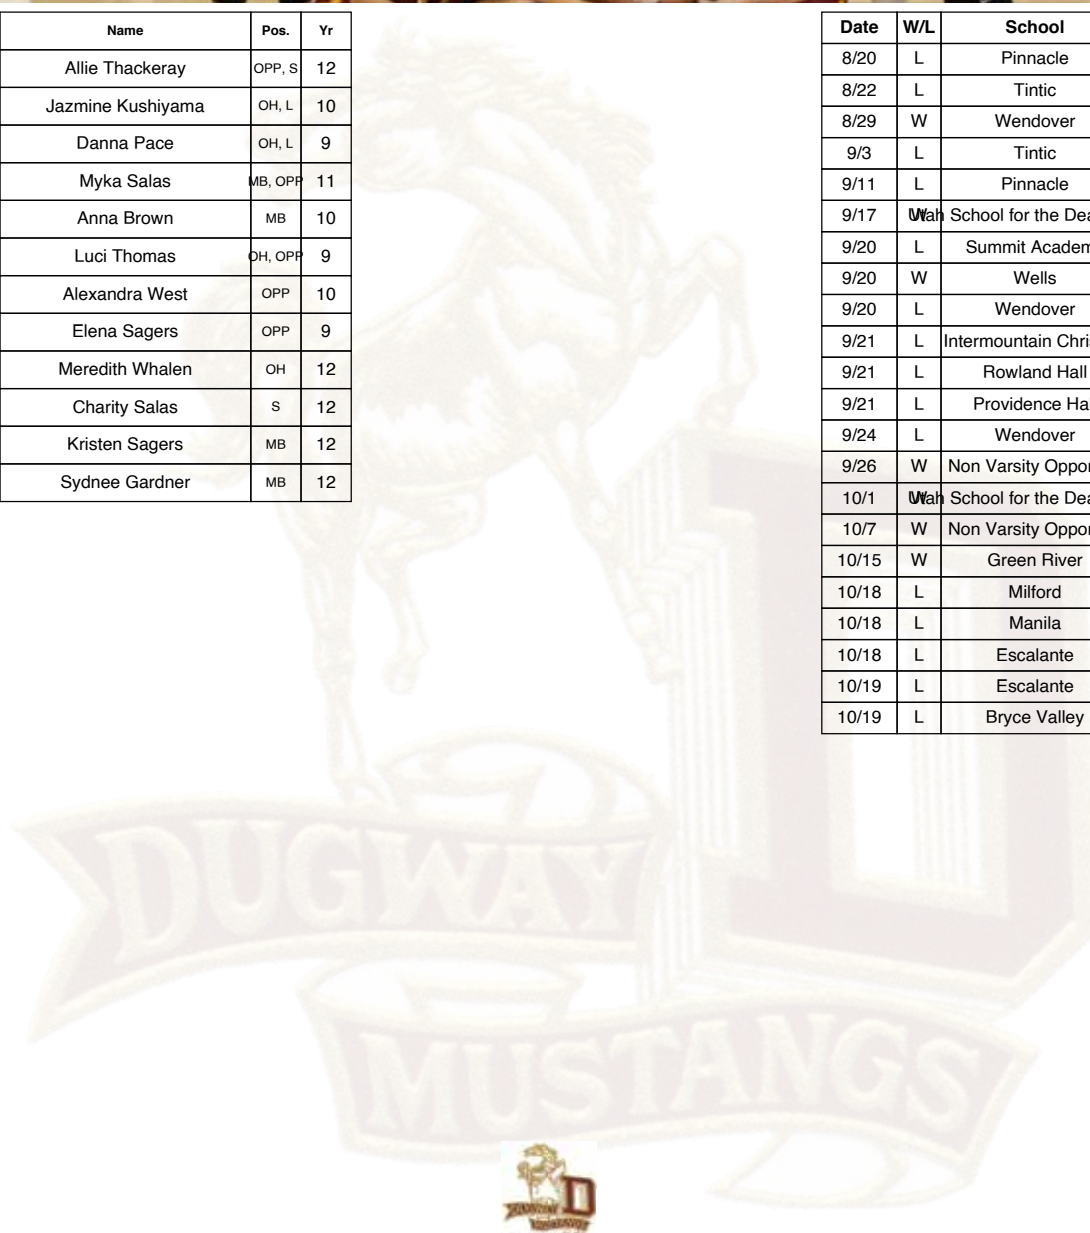

#	Name	Pos.	Yr
1	Allie Thackeray	OPP, S	12
2	Jazmine Kushiya	OH, L	10
3	Danna Pace	OH, L	9
5	Myka Salas	MB, OPP	11
6	Anna Brown	MB	10
10	Luci Thomas	OH, OPP	9
13	Alexandra West	OPP	10
14	Elena Sagers	OPP	9
15	Meredith Whalen	OH	12
20	Charity Salas	S	12
21	Kristen Sagers	MB	12
22	Sydnee Gardner	MB	12

Date	W/L	School	Score
8/20	L	Pinnacle	1-3
8/22	L	Tintic	0-3
8/29	W	Wendover	3-0
9/3	L	Tintic	0-3
9/11	L	Pinnacle	2-3
9/17	W	School for the Deaf & Blind	3-0
9/20	L	Summit Academy	0-2
9/20	W	Wells	2-0
9/20	L	Wendover	1-2
9/21	L	Intermountain Christian	0-2
9/21	L	Rowland Hall	0-2
9/21	L	Providence Hall	0-2
9/24	L	Wendover	2-3
9/26	W	Non Varsity Opponent	3-0
10/1	W	School for the Deaf & Blind	3-0
10/7	W	Non Varsity Opponent	3-0
10/15	W	Green River	3-1
10/18	L	Milford	0-2
10/18	L	Manila	0-2
10/18	L	Escalante	0-2
10/19	L	Escalante	0-3
10/19	L	Bryce Valley	0-3