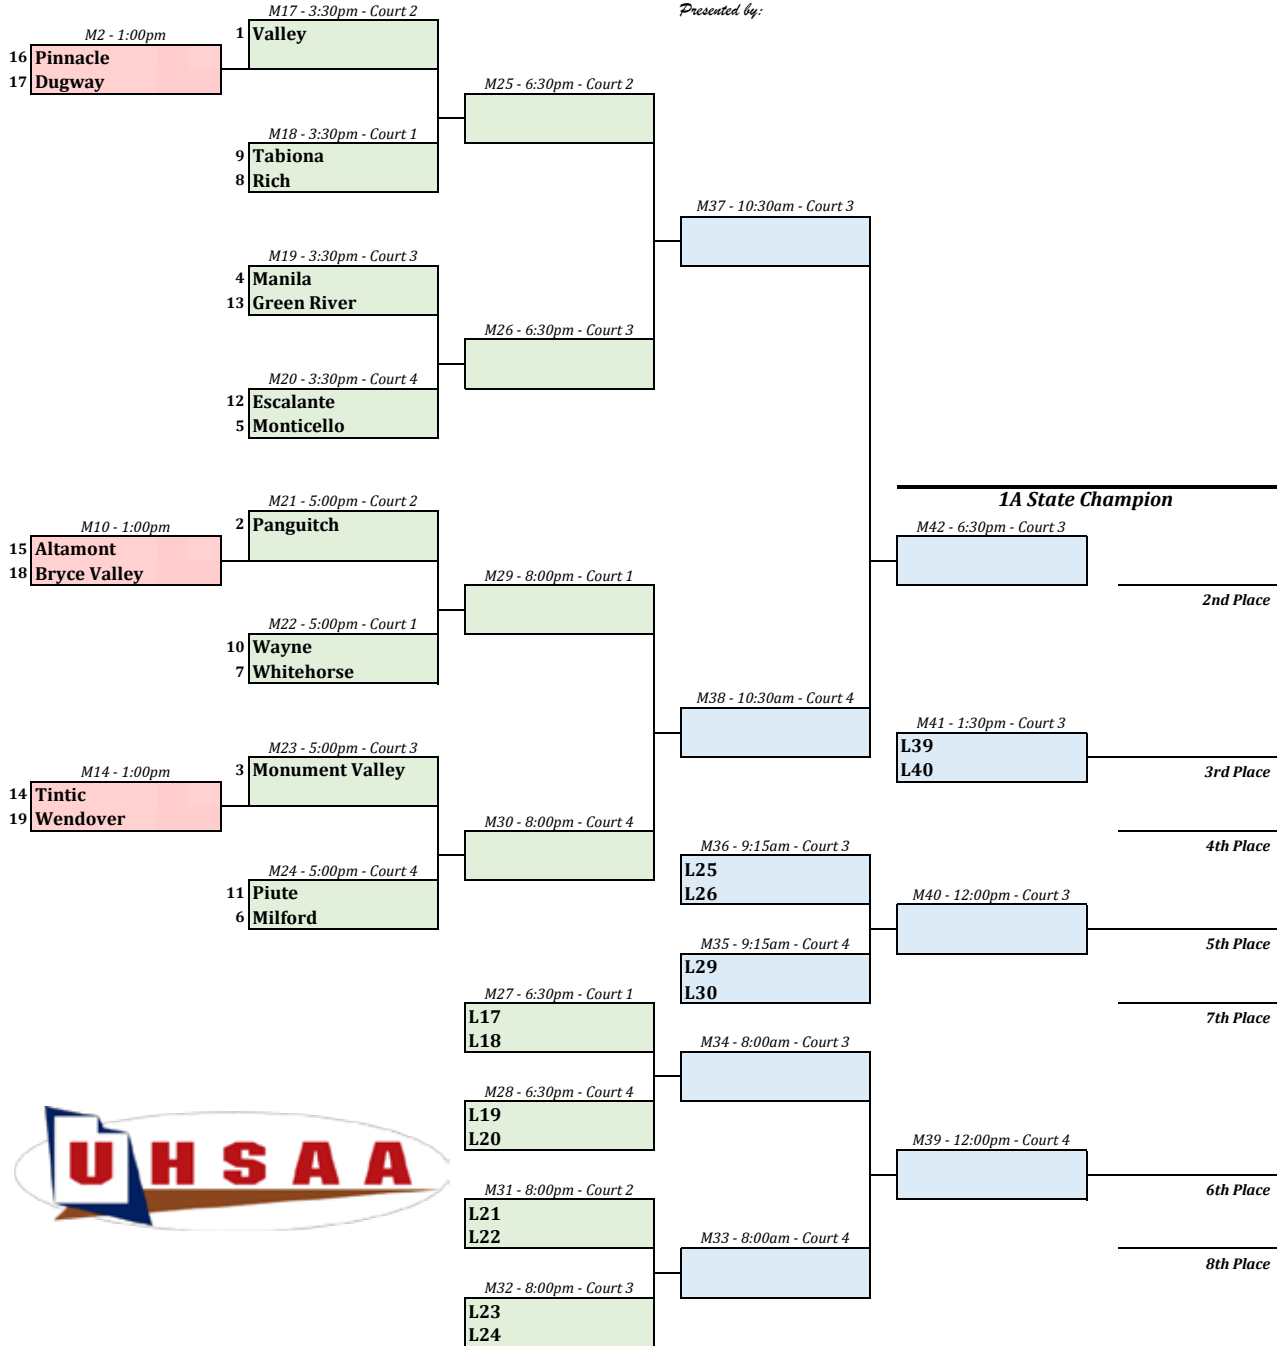

Tournament Bracket

2024 Utah High School Activities Association 1A Girls Volleyball State Tournament

First Round October 26 at Home Sites • Subsequent Rounds November 1 & 2 at Sevier Valley Center

Seed	October 26 at Home Sites - 1:00pm	November 1 - Matches 17-32 at Sevier Valley Center	November 2 - Matches 39-42 at Sevier Valley Center

Higher seed is always the HOME Team

Presented by: