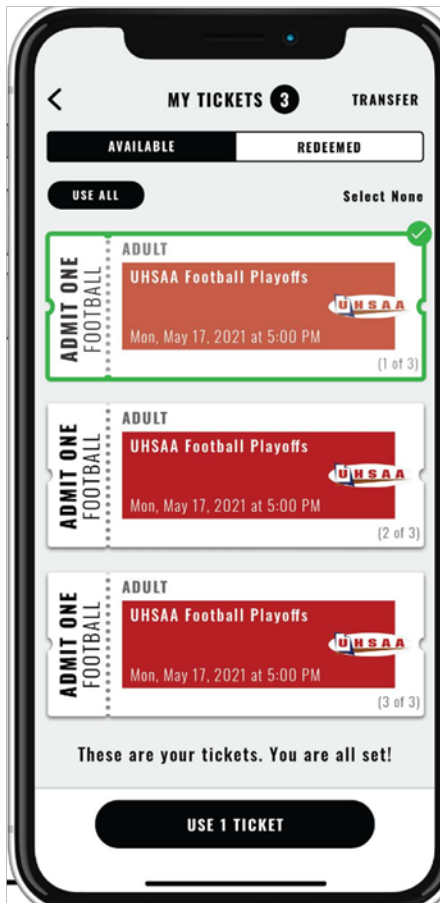

Follow us @chickfila_utah

BUY HIGH SCHOOL TICKETS NOW

OFFICIAL
DIGITAL TICKETING PARTNER OF

No scans. Happy fans.

The fastest ticketing experience from the leading provider in the market. No scanning, hardware, or Wi-Fi required.