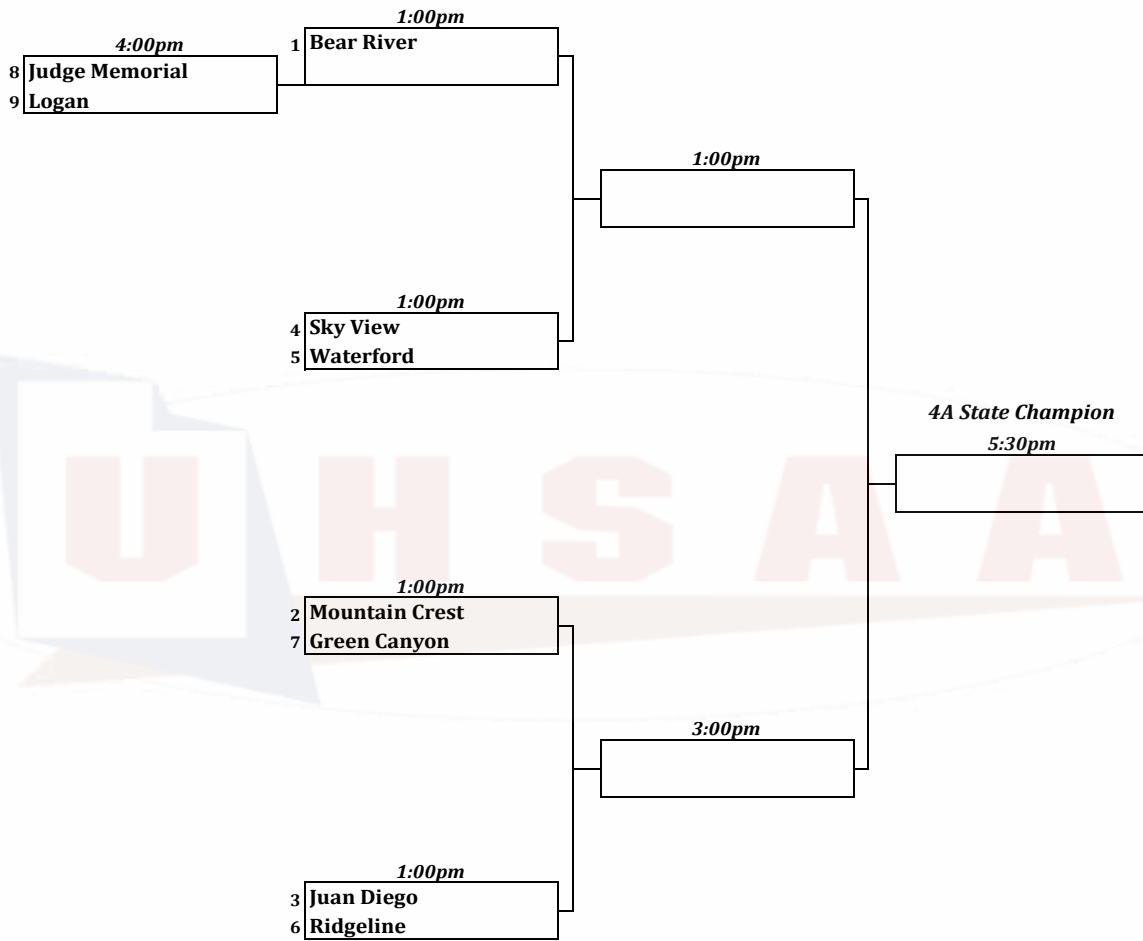

Seed	First Round May 18 at Home Sites	Quarterfinals May 20 at Home Sites	Semifinals May 23 at Westminster College	Finals May 25 at Zions Bank Stadium
------	--	--	--	---

Presented by:

MOUNTAIN AMERICA
CREDIT UNION