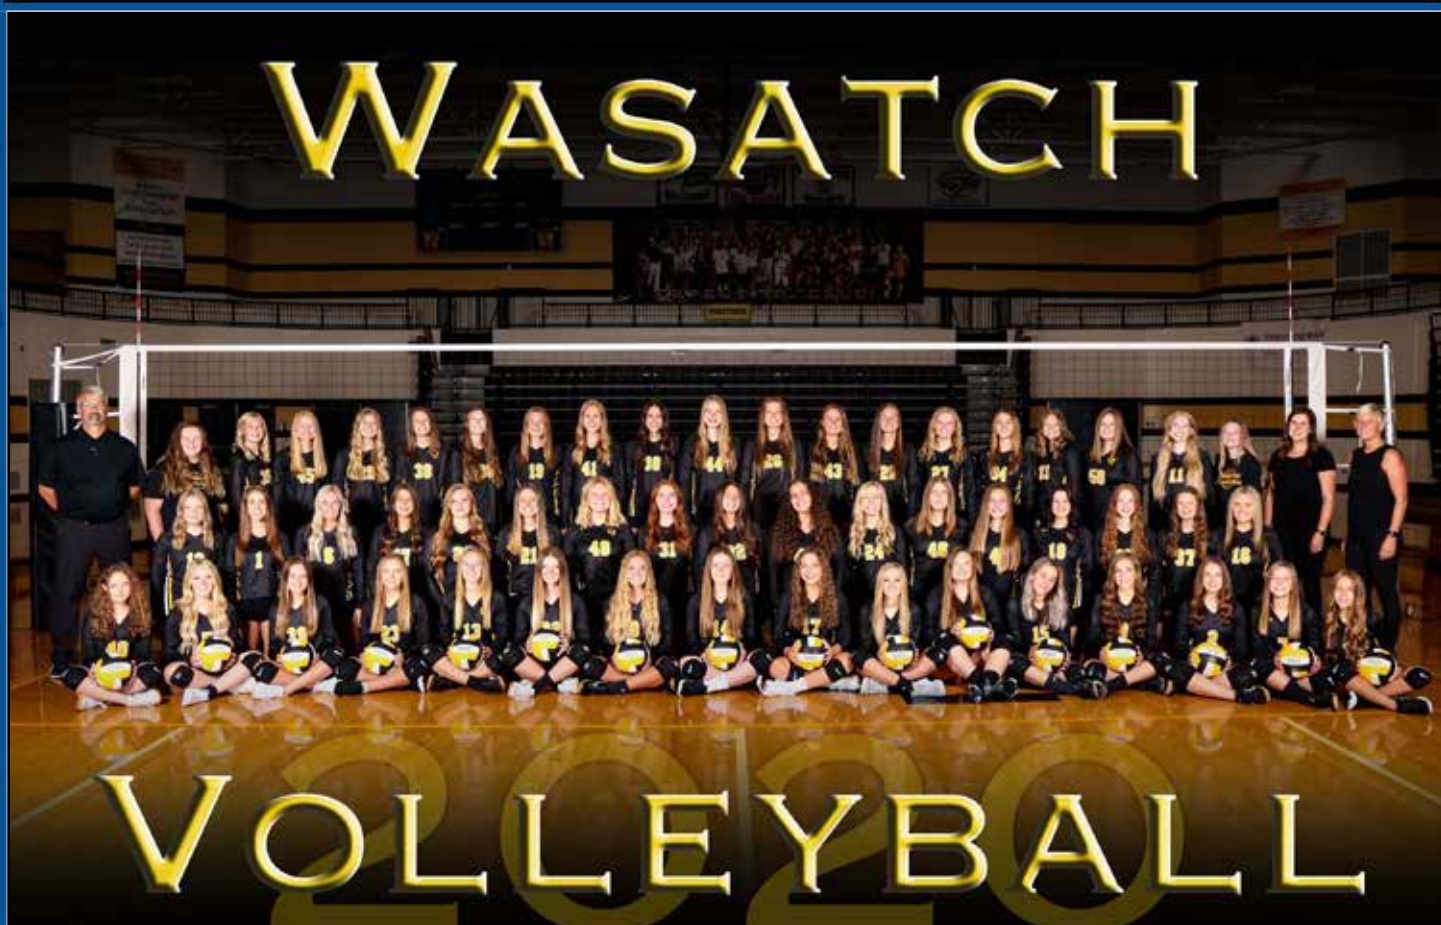

Wasatch Wasps

Head Coach: Sid Ostergaard **Region:** 8 **Colors:** Black/Gold
Principal: Tod Johnson **Athletic Director:** Brad Foster

Roster

Jersey	First	Last	Grade				
6	Kendyl	Purdy	11	24	Sage	Romney	12
8	Kelsey	Burdette	12	26	Alisha	Maxwell	12
9	Savannah	Ray	11	27	Jade	Parke	12
12	Ashlyn	Dudley	11	28	Callie	Burton	12
16	Rowan	Brown	11	30	Brooklyn	Witt	11
21	Aspen	Hoffman	12	33	Kaylei	Davis	12
22	Maddison	Mair	11	41	Rachel	Noyce	11
				42	Payton	Caldwell	12