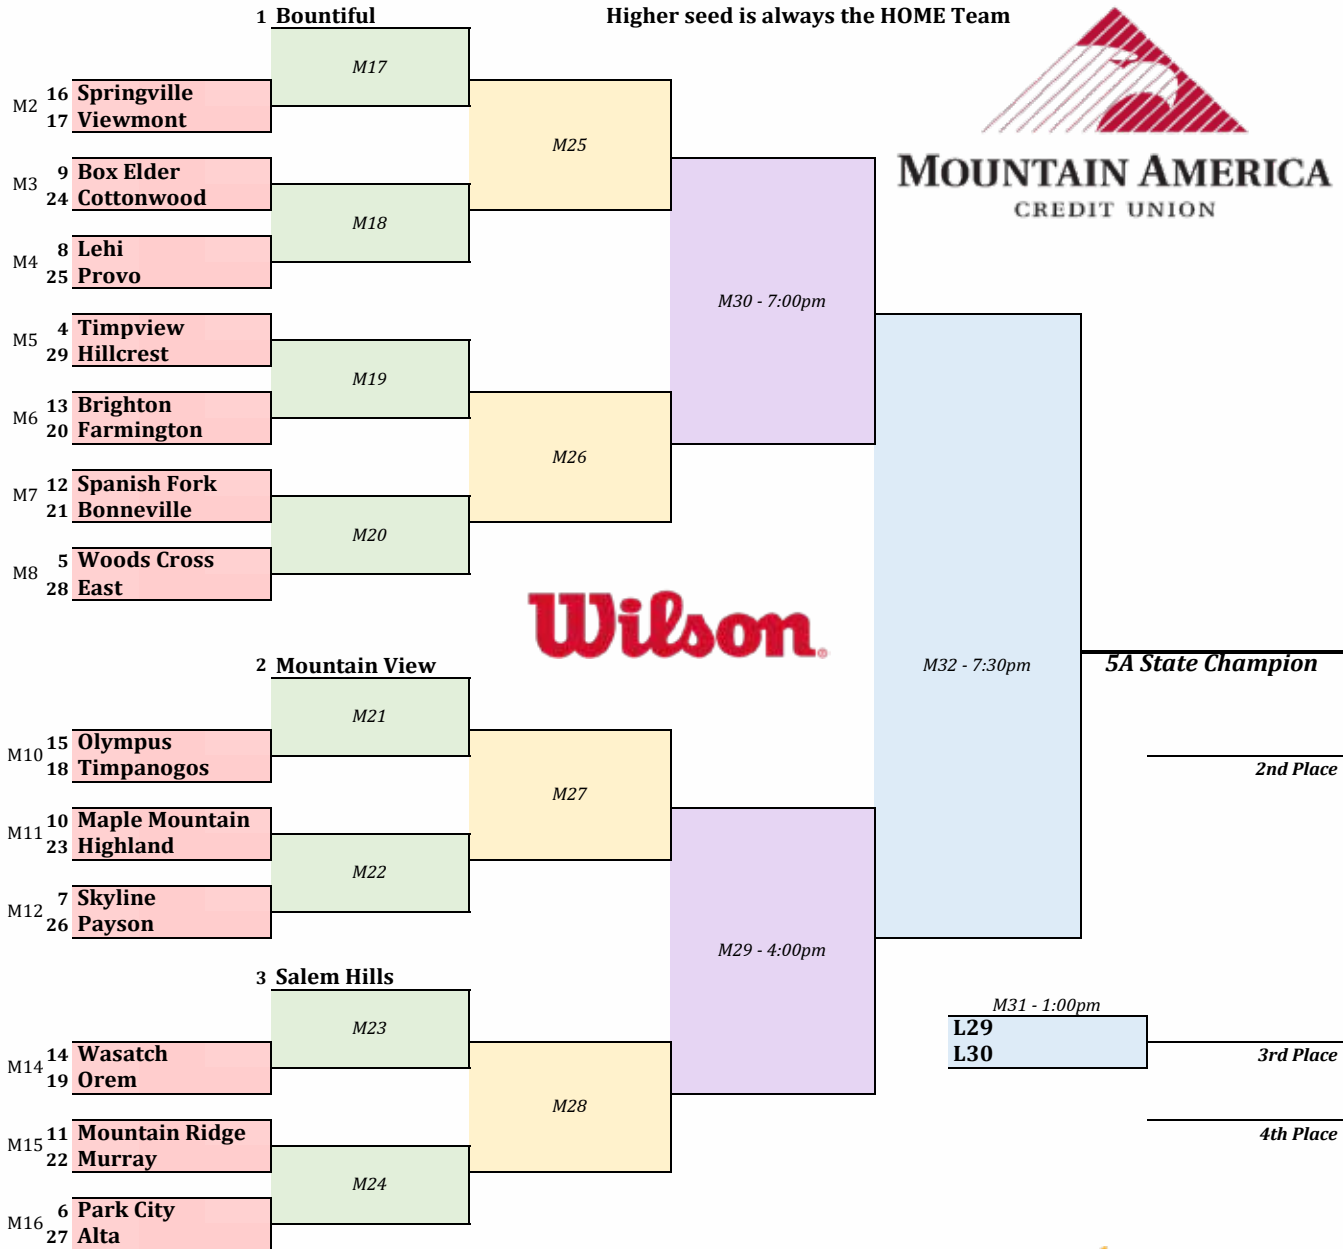

Tournament Bracket

2020 UHSAA 5A State Volleyball Tournament

First, Second & Quarterfinals at Home Sites • Semifinals & Finals at Salt Lake Community College

Seed	Nov. 3 - 6:00pm at Home Sites	Nov. 4 - 6:00pm at Home Sites	Quarters - 6:00pm Nov. 5 at Home Sites	Semifinals Nov. 6 at SLCC	Finals - November 7 at Salt Lake Community College

Higher seed is always the HOME Team

MOUNTAIN AMERICA
CREDIT UNION