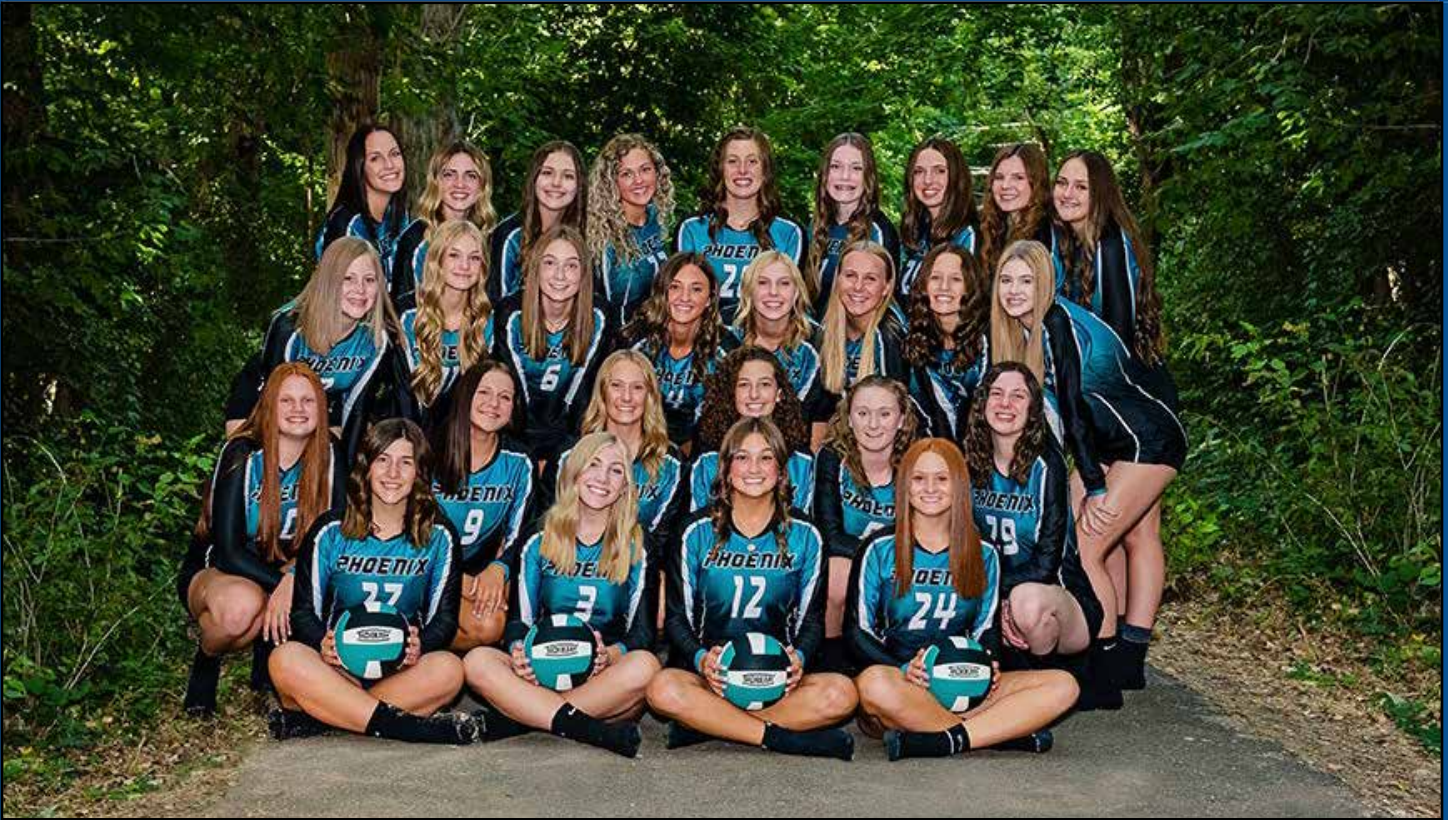

Farmington Phoenix

Head Coach: April Painter   **Region:** 5   **Colors:** Teal/Silver/Black
Principal: Richard Swanson   **Athletic Directors:** Kasey Walkenhurst

Roster

Jersey	First	Last	Position	Grade					
4	Makenna	Rees	OH/OPP	12	18	Cali	Layton	MB	12
7	Carley	Olsen	OPP	11	19	Ali	Walton	OPP	11
10	Shayla	Adams	LB	12	21	Amber	Beddes	OH/OPP	12
12	McKenna	Liwanag	S	10	23	Elle	Skabelund	MB	11
13	Rachel	Braithwaite	OPP	12	24	Taylor	Russon	S	11
14	Courtney	Hepworth	OH	12	25	Makenna	Williams	MB	12
16	Sophia	Wendt	S/OH	10	27	Haley	Welch	DS	9
17	Lydia	Schwemmer	OH	10	28	Marissa	Marchant	MB	10
					29	Jocelyn	McQuivey	DS	10