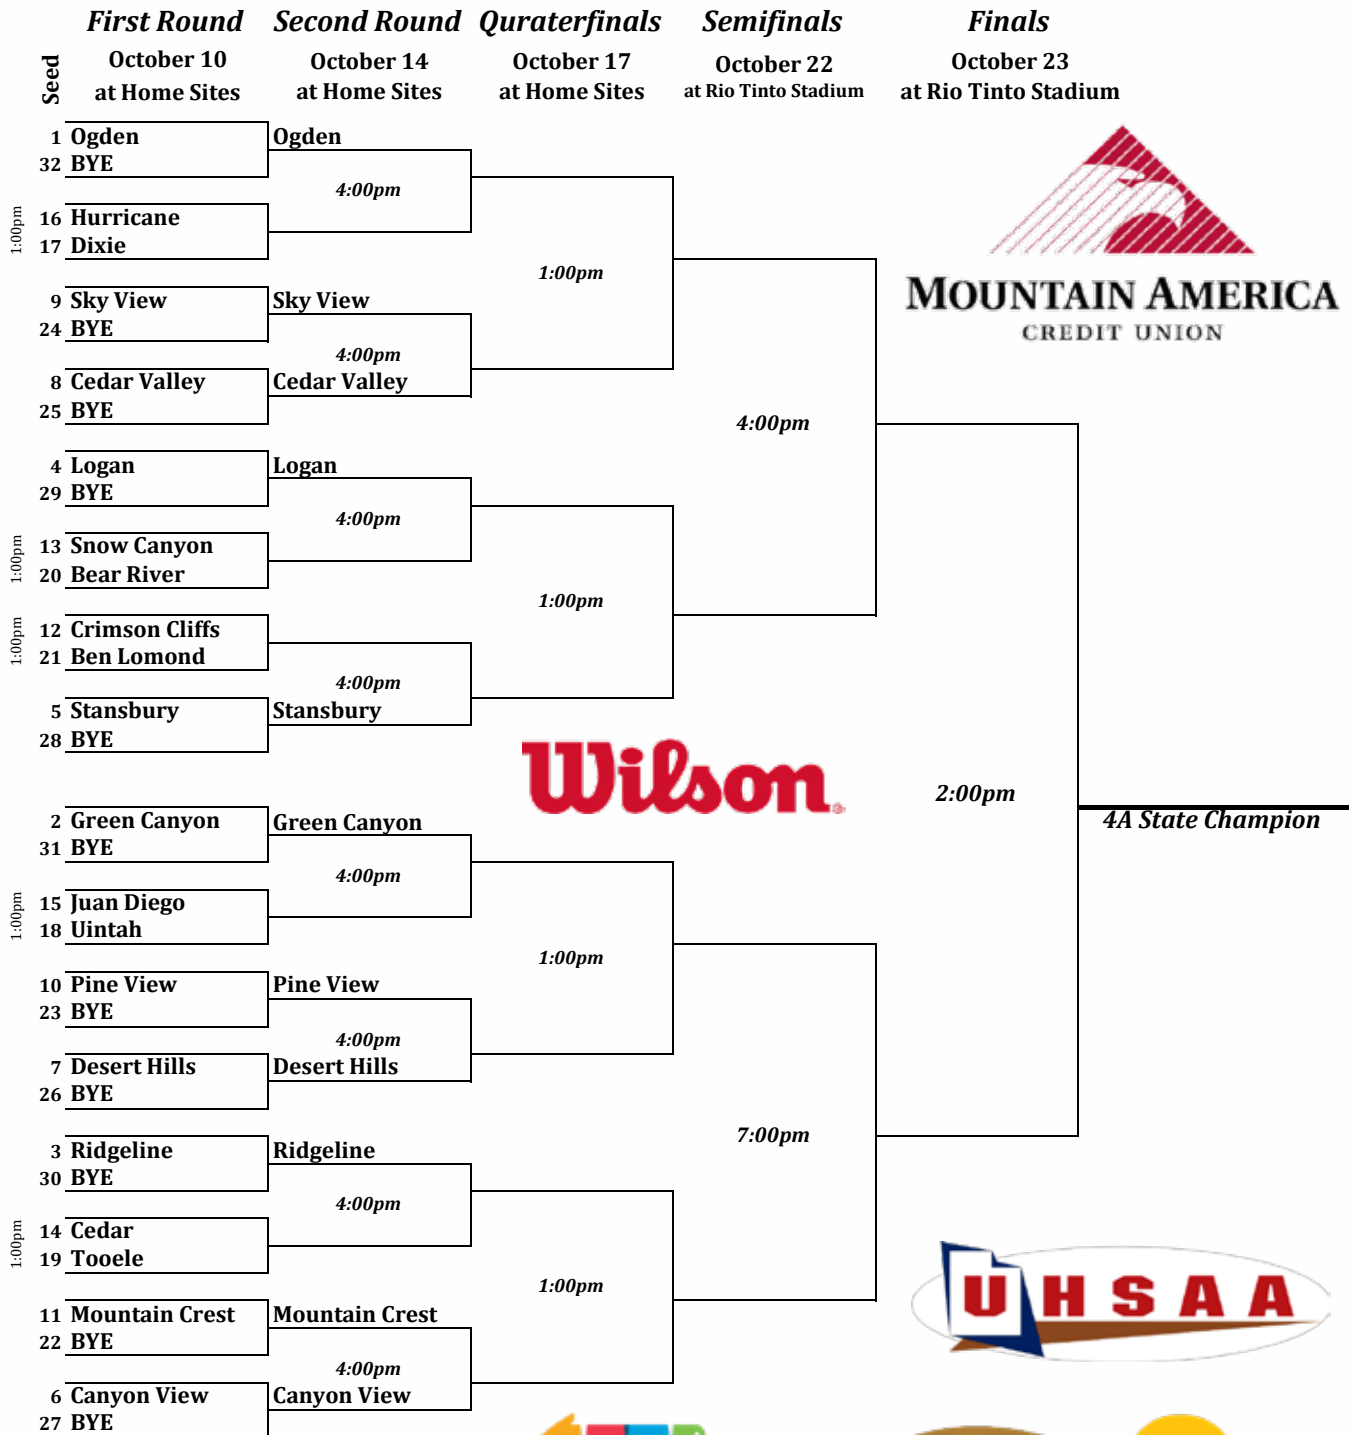

Tournament Bracket

2020 UHSAA 4A Girls State Soccer Tournament