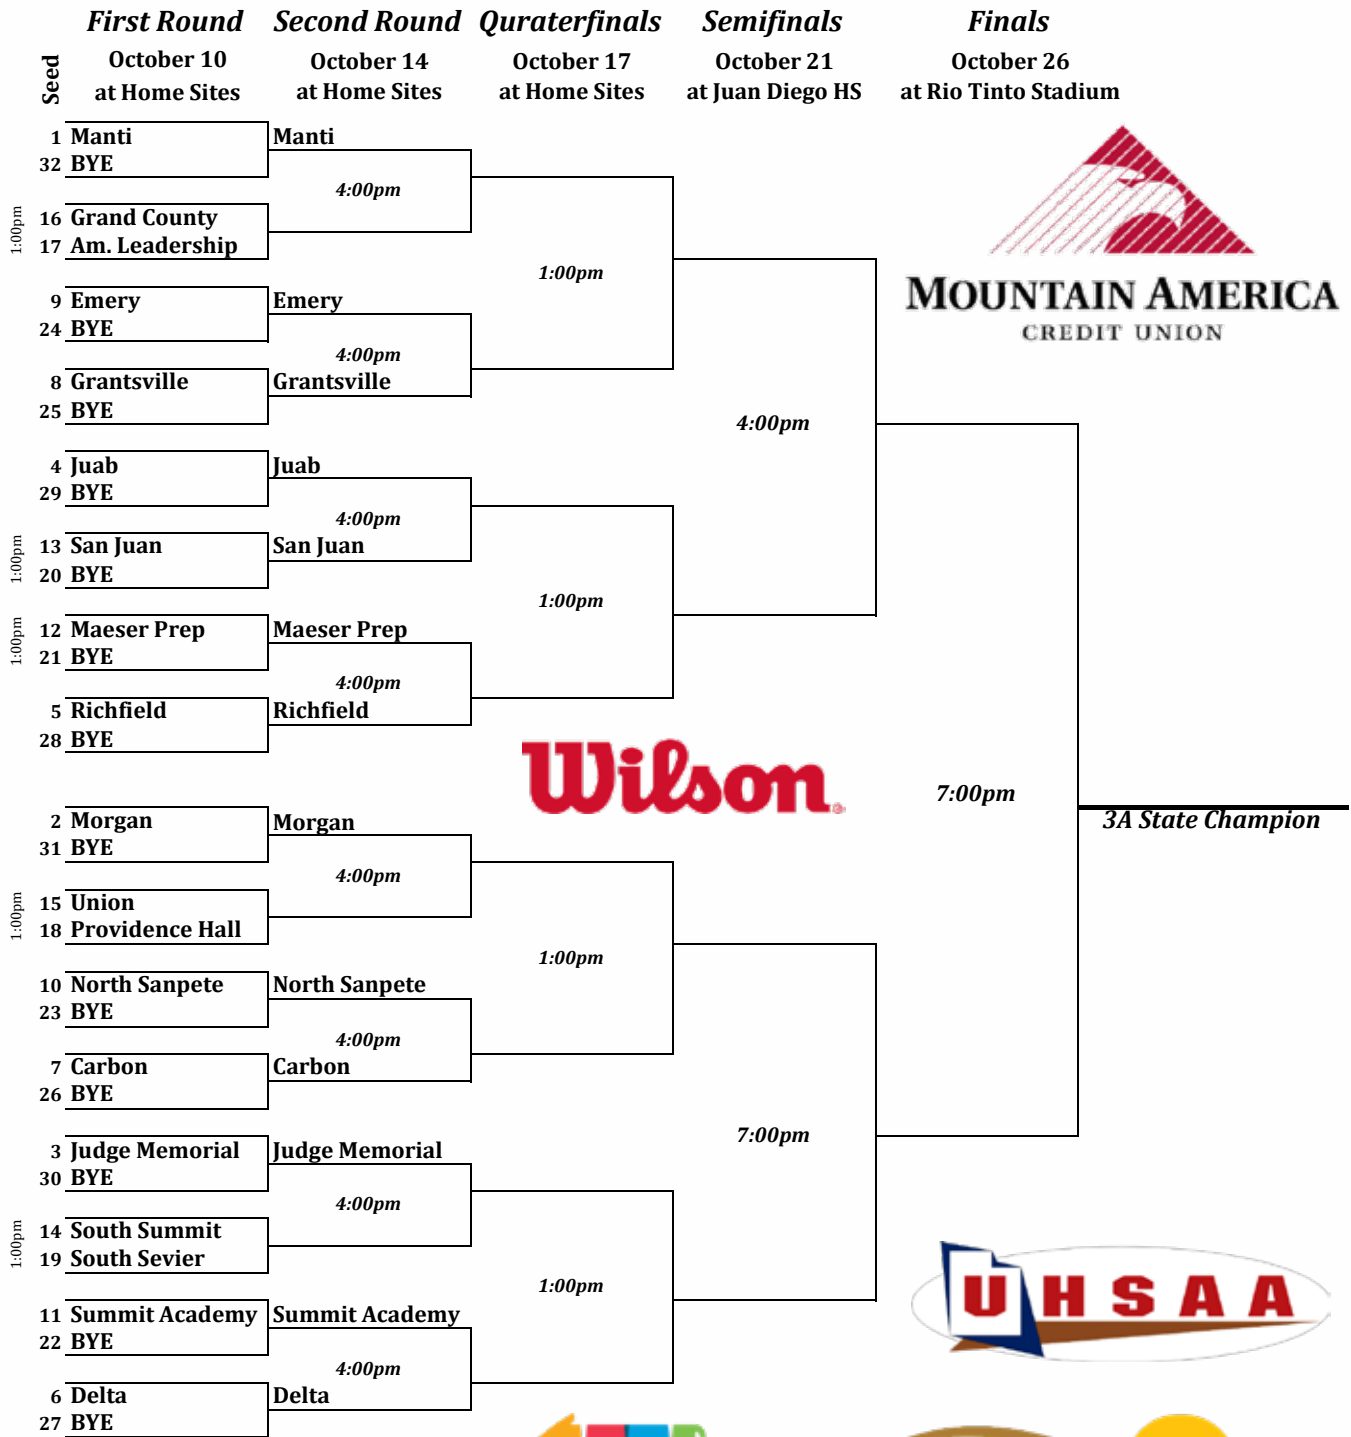

Tournament Bracket

2020 UHSAA 3A Girls State Soccer Tournament

3A State Champion

The higher seed is the HOME TEAM