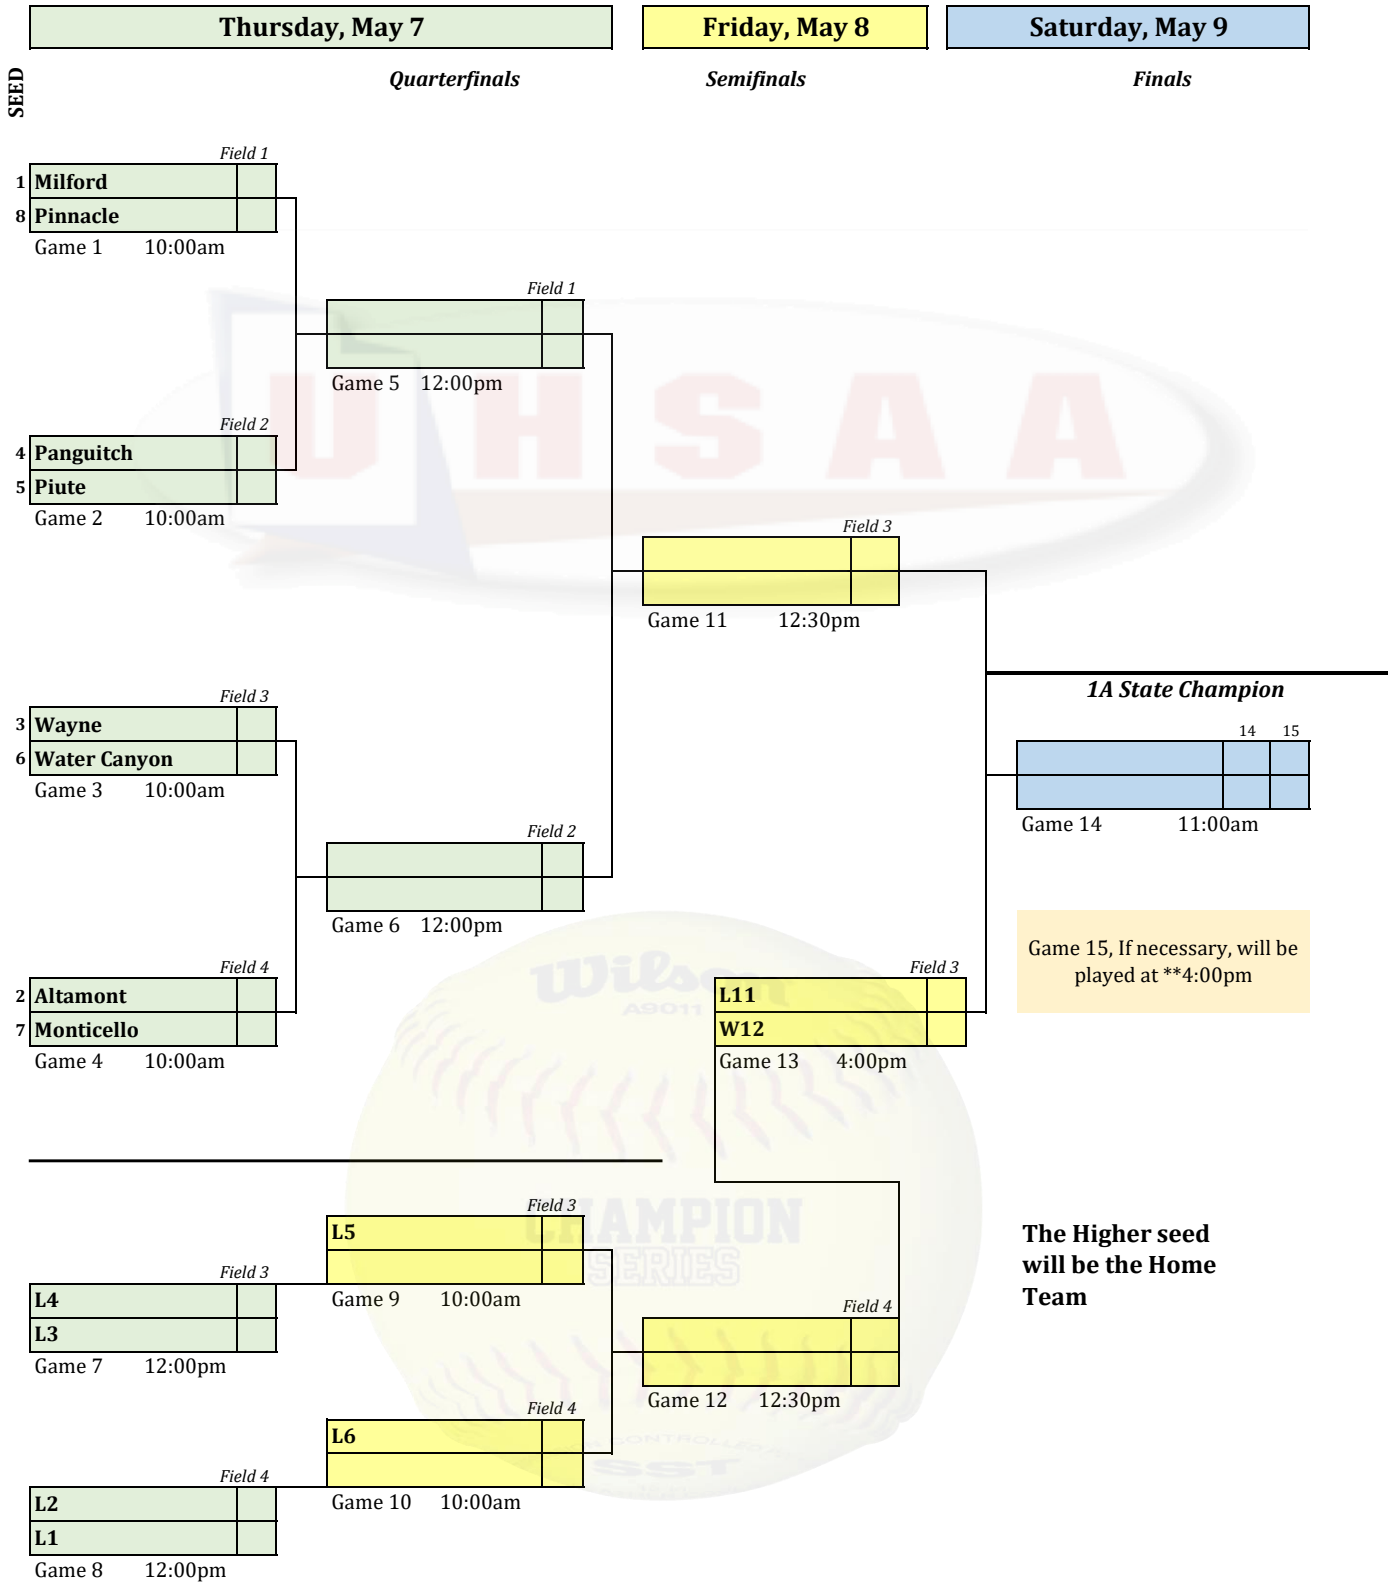

Utah High School Activities Association 2026 • 1A Softball Championship

May 7 & 8 at Spanish Fork Softball Complex • Finals - May 9 at BYU

2026 • Softball Final PSR Rankings

1A

Rank	School	Rating	W-L
1	Milford (Milford, UT)	-0.6074	18-8-0
2	Altamont (Altamont, UT)	-0.8279	18-10-0
3	Wayne (Bicknell, UT)	-3.1635	19-9-0
4	Panguitch (Panguitch, UT)	-9.6472	11-9-0
5	Piute (Junction, UT)	-10.7198	11-13-0
6	Water Canyon (Hildale, UT)	-18.6988	5-13-0
7	Monticello (Monticello, UT)	-22.2735	2-13-0
8	Pinnacle (Price, UT)	-27.9000	0-19-0