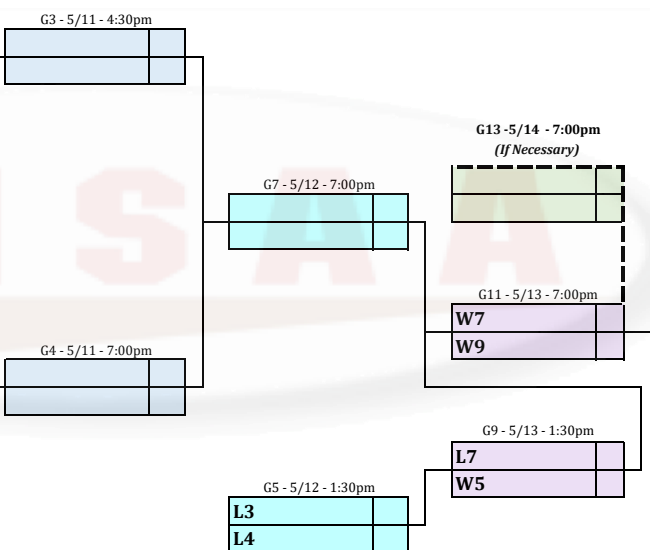

# Utah High School Activities Association 2026 • 4A Baseball State Championship

**Regionals - May 1 & 2 at Home Sites • Super Regionals - May 7 & 8 at Home Sites**  
**Bracket Play - May 11-14 & Finals - May 15 & 16 at Gates Field - Kearns High School**

<b>Regionals</b> May 1 & 2 Home Sites Best of 3	<b>Super Regionals</b> May 7 & 8 Home Sites Best of 3	<b>Bracket Play</b>				<b>Finals</b>
		May 11 G1-4 at Kearns HS	May 12 G5-8 at Kearns HS	May 13 G9-12 at Kearns HS	May 14 G13-14 at Kearns HS	May 15 & 16 Best of 3 at Kearns HS

<b>Regional &amp; Super Regional - Best of 3 Home Team Determination</b>
Game 1 - Host Team
Game 2 - Visiting Team
Game 3 - (if necessary) - Coin Toss

UHSAA Baseball Bracket & Championship Play	
Game Type	Home Team Determination
Bracket Play Opening Round	Higher seed is Home Team
Winners Bracket / Elimination	Team with fewer home games in bracket play
Winners Bracket / Elimination (Tied Conditions)	If tied: Team with more games as visitor, then coin toss if still tied
Championship Series - Game 1	Coin Toss
Championship Series - Game 2	Other team from Game 1
Championship Series - Game 3	Coin Toss

**4A State Champion**

Bracket 1 Winner	G1	G2	IF
Bracket 2 Winner			

G15-5/15 - 7:00pm  
G16-5/16 - 1:30pm  
G17-5/16 - \*\*7:00pm (If Necessary)