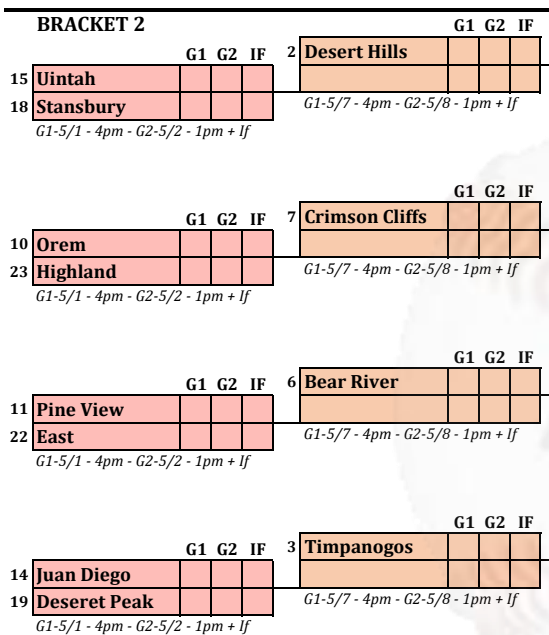

# Utah High School Activities Association 2026 • 4A Baseball State Championship

**Regionals - May 1 & 2 at Home Sites • Super Regionals - May 7 & 8 at Home Sites**  
**Bracket Play - May 11-14 & Finals - May 15 & 16 at Gates Field - Kearns High School**

<b>Regionals</b> May 1 & 2 Home Sites Best of 3	<b>Super Regionals</b> May 7 & 8 Home Sites Best of 3	<b>Bracket Play</b>				<b>Finals</b>
		May 11 G1-4 at Kearns HS	May 12 G5-8 at Kearns HS	May 13 G9-12 at Kearns HS	May 14 G13-14 at Kearns HS	May 15 & 16 Best of 3 at Kearns HS

<b>Regional &amp; Super Regional - Best of 3 Home Team Determination</b>
Game 1 - Host Team
Game 2 - Visiting Team
Game 3 - (if necessary) - Coin Toss

UHSAA Baseball Bracket & Championship Play	
Game Type	Home Team Determination
Bracket Play Opening Round	Higher seed is Home Team
Winners Bracket / Elimination	Team with fewer home games in bracket play
Winners Bracket / Elimination (Tied Conditions)	If tied: Team with more games as visitor, then coin toss if still tied
Championship Series - Game 1	Coin Toss
Championship Series - Game 2	Other team from Game 1
Championship Series - Game 3	Coin Toss