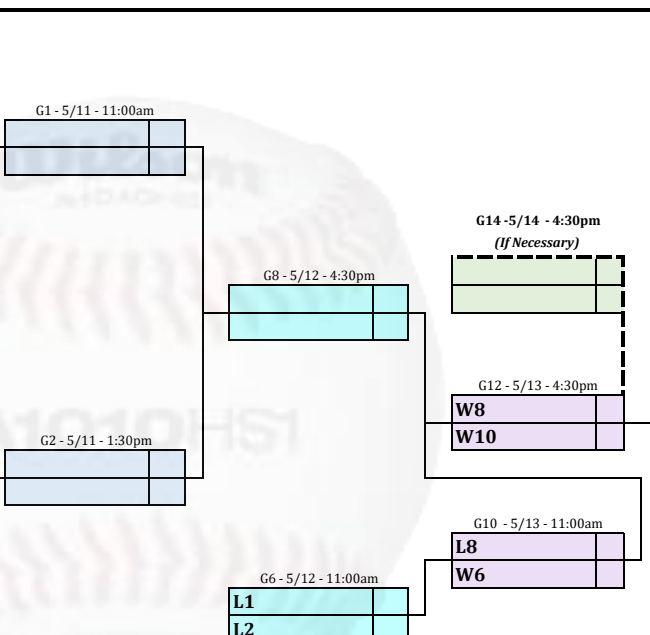

# Utah High School Activities Association 2026 • 4A Baseball State Championship

**Regionals - May 1 & 2 at Home Sites • Super Regionals - May 7 & 8 at Home Sites**  
**Bracket Play - May 11-14 & Finals - May 15 & 16 at Gates Field - Kearns High School**

<b>Regionals</b> May 1 & 2 Home Sites Best of 3	<b>Super Regionals</b> May 7 & 8 Home Sites Best of 3	<b>Bracket Play</b>				<b>Finals</b>
		May 11 G1-4 at Kearns HS	May 12 G5-8 at Kearns HS	May 13 G9-12 at Kearns HS	May 14 G13-14 at Kearns HS	May 15 & 16 Best of 3 at Kearns HS

<b>Regional &amp; Super Regional - Best of 3 Home Team Determination</b>
Game 1 - Host Team
Game 2 - Visiting Team
Game 3 - (if necessary) - Coin Toss

UHSAA Baseball Bracket & Championship Play	
Game Type	Home Team Determination
Bracket Play Opening Round	Higher seed is Home Team
Winners Bracket / Elimination	Team with fewer home games in bracket play
Winners Bracket / Elimination (Tied Conditions)	If tied: Team with more games as visitor, then coin toss if still tied
Championship Series - Game 1	Coin Toss
Championship Series - Game 2	Other team from Game 1
Championship Series - Game 3	Coin Toss