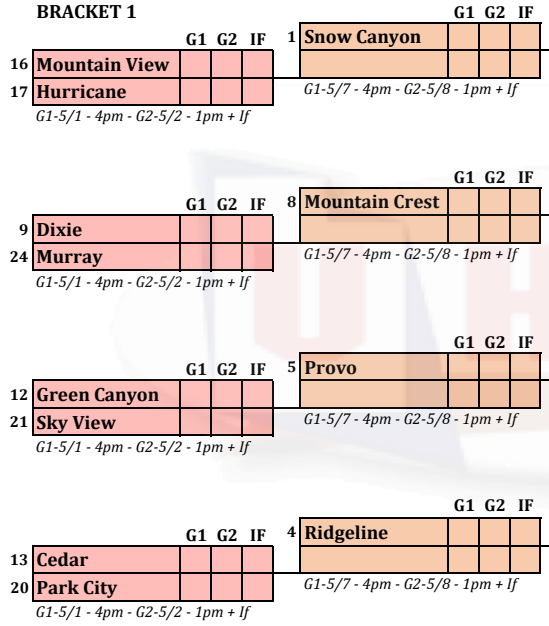

# Utah High School Activities Association 2026 • 4A Baseball State Championship

**Regionals - May 1 & 2 at Home Sites • Super Regionals - May 7 & 8 at Home Sites**  
**Bracket Play - May 11-14 & Finals - May 15 & 16 at Gates Field - Kearns High School**

<b>Regionals</b> May 1 & 2 Home Sites Best of 3	<b>Super Regionals</b> May 7 & 8 Home Sites Best of 3	<b>Bracket Play</b>				<b>Finals</b>
		May 11 G1-4 at Kearns HS	May 12 G5-8 at Kearns HS	May 13 G9-12 at Kearns HS	May 14 G13-14 at Kearns HS	May 15 & 16 Best of 3 at Kearns HS

<b>Regional &amp; Super Regional - Best of 3 Home Team Determination</b>
Game 1 - Host Team
Game 2 - Visiting Team
Game 3 - (if necessary) - Coin Toss

UHSAA Baseball Bracket & Championship Play	
Game Type	Home Team Determination
Bracket Play Opening Round	Higher seed is Home Team
Winners Bracket / Elimination	Team with fewer home games in bracket play
Winners Bracket / Elimination (Tied Conditions)	If tied: Team with more games as visitor, then coin toss if still tied
Championship Series - Game 1	Coin Toss
Championship Series - Game 2	Other team from Game 1
Championship Series - Game 3	Coin Toss