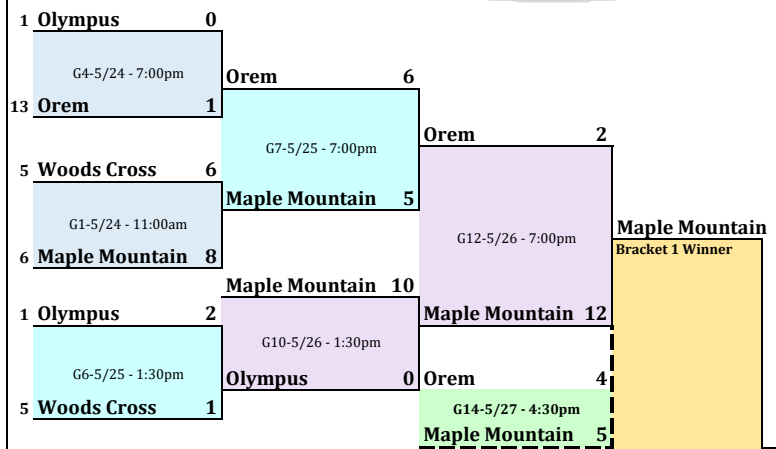

2021 UHSAA/Mountain America Credit Union - 5A Baseball State Championships

First Round - May 14 • Second Round - May 15 & 17 • Super Regional - May 20 & 21 at Home Sites

Championship Rounds - May 24-29 at Salt Lake Community College

Presented by:

SLCC - Cate Field - 3491 West Wights Fort Road (9000 South)

MOUNTAIN AMERICA

CREDIT UNION

First Round May 14 Home Sites Single Elimination	Second Round May 15 & 17 Home Sites Best of 3	Third Round May 20 & 21 Home Sites Best of 3
--	---	--

Championship Rounds				Finals
May 24 G1-4 at SLCC	May 25 G5-8 at SLCC	May 26 G9-12 at SLCC	May 27 G13-14 at SLCC	May 28 & 29 Best of 3 at SLCC

RE-SEED AFTER THIRD ROUND

BRACKET 1

BRACKET 2

Spanish Fork
5A State Champion