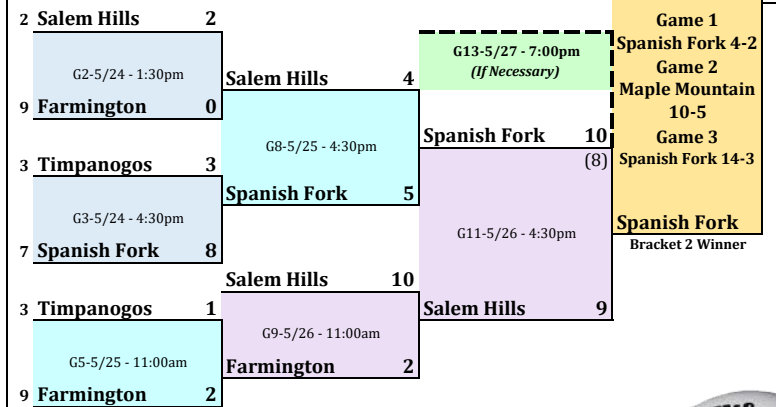

Championship Rounds				Finals
May 24 G1-4 at SLCC	May 25 G5-8 at SLCC	May 26 G9-12 at SLCC	May 27 G13-14 at SLCC	May 28 & 29 Best of 3 at SLCC

RE-SEED AFTER THIRD ROUND

BRACKET 1

BRACKET 2

Spanish Fork
5A State Champion

Game 1
Spanish Fork 4-2
Game 2
Maple Mountain 10-5
Game 3
Spanish Fork 14-3
Spanish Fork
Bracket 2 Winner

unbottled.

Wilson

The Higher seed will be the Home Team

16 Wasatch G1-5/15 1:00pm G2-5/17 3:30pm G3-5/17 (If Ness.)	17 Lehi G1-WW 8-3, G2-WW 11-6	9 Farmington G1-5/15 1:00pm G2-5/17 3:30pm G3-5/17 (If Ness.)	24 Hillcrest 8 4:00pm	29 Bonneville 16	12 Skyline G1-5/15 1:00pm G2-5/17 3:30pm G3-5/17 (If Ness.)	21 Viewmont 2 4:00pm	26 Highland 1	13 Orem G1-5/15 1:00pm G2-5/17 3:30pm G3-5/17 (If Ness.)	20 Payson 10 4:00pm	25 Mtn. View 0	14 Alta G1-5/15 1:00pm G2-5/17 3:30pm G3-5/17 (If Ness.)	19 Provo G1-PB 6-4, G2-PB 7-1	11 Bountiful G1-5/15 1:00pm G2-5/17 3:30pm G3-5/17 (If Ness.)	22 Park City 15 4:00pm	27 East 5	10 Murray G1-5/15 1:00pm G2-5/17 3:30pm G3-5/17 (If Ness.)	23 Box Elder 11 4:00pm	28 Timpview 1	15 Springville G1-5/15 1:00pm G2-5/17 3:30pm G3-5/17 (If Ness.)	18 Brighton G1-BB 5-3, G2-BB 9-7
1 Olympus G1-5/20 1:00pm G2-5/21 3:30pm G3-5/21 (If Ness.)	16 Wasatch G1-OT 10-4, G2-OT 8-0	8 Mountain Ridge G1-5/20 4:00pm G2-5/21 3:30pm G3-5/21 (If Ness.)	9 Farmington G1-FP 7-6, G2-MR 4-0, G3-FP 10-5	5 Woods Cross G1-5/20 4:00pm G2-5/21 3:30pm G3-5/22 12:00pm	12 Skyline G1-WX 3-1, G2-SE 6-1, G3-WX 7-0	4 Cottonwood G1-5/20 4:00pm G2-5/21 3:30pm G3-5/21 (If Ness.)	13 Orem G1-OT 4-1, G2-OT 4-0	3 Timpanogos G1-5/20 4:00pm G2-5/21 3:30pm G3-5/21 (If Ness.)	19 Provo G1-TT 11-1, G2-TT 6-0	6 Maple Mountain G1-5/20 4:00pm G2-5/21 3:30pm G3-5/21 (If Ness.)	11 Bountiful G1-MM 3-1, G2-MM 4-2	7 Spanish Fork G1-5/20 4:00pm G2-5/21 3:30pm G3-5/21 (If Ness.)	10 Murray G1-MS 3-0, G2-SF 2-1, G3-SF 8-1	2 Salem Hills G1-5/20 4:00pm G2-5/21 3:30pm G3-5/21 (If Ness.)	18 Brighton G1-SH 10-0, G2-SH 10-4					