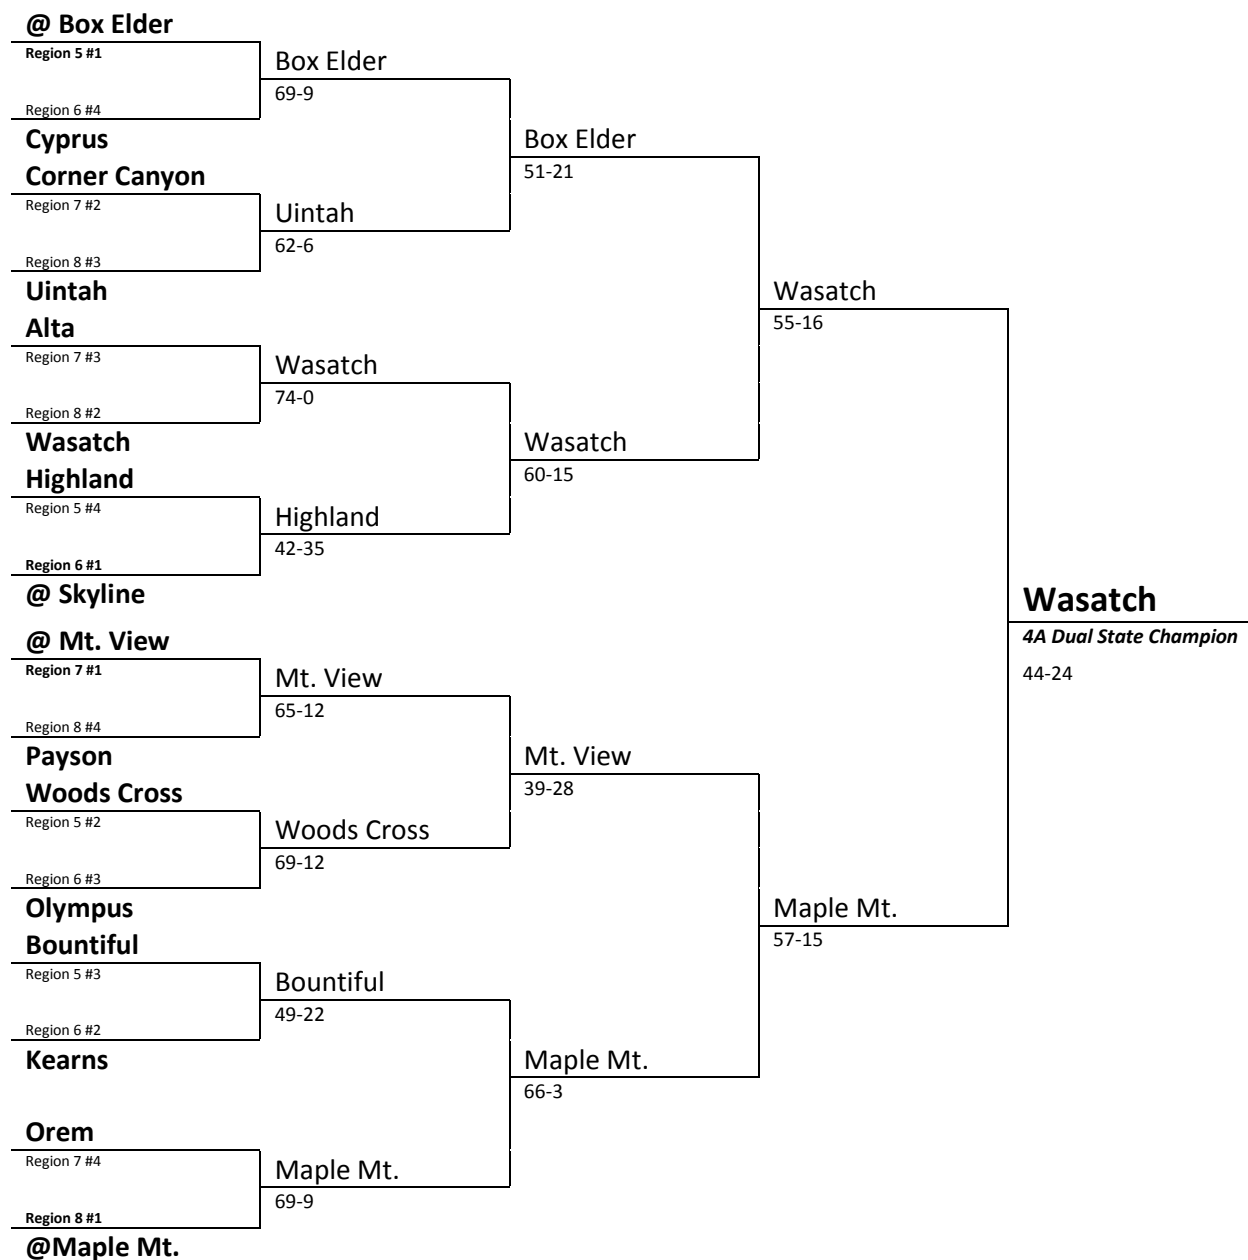

## 4A Dual Match Wrestling State Championships