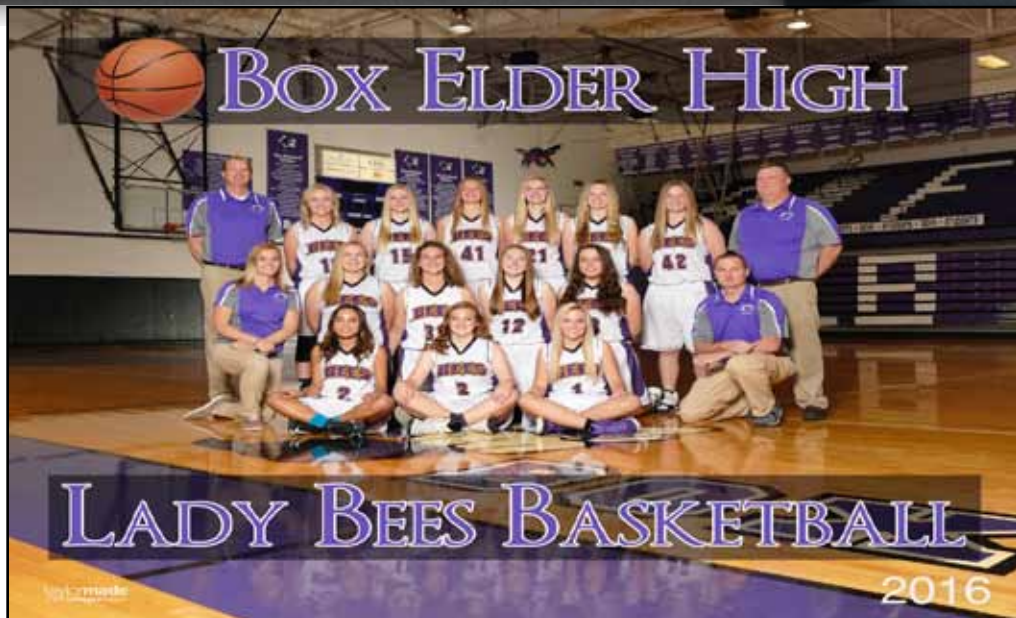

Box Elder Bees

Region: 5
Colors: Purple/White/Black
Principal: Gary Allen
AD: Kim Peterson
Head Coach: Aaron Dooley

2016-17 Schedule

Date	Results
Nov. 22, 2016	Box Elder 68 | Bear River 44
Dec. 6, 2016	Box Elder 41 | Logan 36
Dec. 8, 2016	Box Elder 59 | Mountain Crest 36
Dec. 13, 2016	Box Elder 54 | Ridgeline 33
Dec. 14, 2016	Box Elder 58 | Weber 47
Dec. 21, 2016	Box Elder 54 | Herriman 53
Dec. 29, 2016	Box Elder 67 | Sugar-Salem, Idaho 59
Dec. 29, 2016	Box Elder 51 | Star Valley, Idaho 39
Dec. 30, 2016	Box Elder 52 | Jerome, Idaho 43
Jan. 3, 2017	Box Elder 45 | Highland 50
Jan. 10, 2017	Box Elder 57 | Woods Cross 49
Jan. 13, 2017	Box Elder 64 | Ogden 44
Jan. 17, 2017	Box Elder 53 | Bountiful 52
Jan. 20, 2017	Box Elder 60 | Bonneville 41
Jan. 24, 2017	Box Elder 52 | Highland 42
Jan. 27, 2017	Box Elder 49 | East 48
Jan. 31, 2017	Box Elder 64 | Woods Cross 47
Feb. 3, 2017	Box Elder 64 | Bountiful 63
Feb. 7, 2017	Box Elder 59 | Ogden 44
Feb. 10, 2017	Box Elder 63 | Bonneville 41
Feb. 16, 2017	Box Elder 55 | East 68

Roster

Jersey	First	Last	Class
1	Kylie	Mortensen	11
2	Kaylee	Whiting	11
3	Callie	Mortensen	11
11	Keslee	Stevenson	12
12	Morgan	Reeder	10
15	Madeline	Ewell	12
21	Andreanna	Mckee	11
22	Emily	Isaacson	10
24	Sidney	Walker	12
31	Kambri	Curtis	11
32	Rebecca	Johnson	9
33	Jenna	Mortensen	9
41	Jaiden	Davis	11
42	Addisyn	Peacock	12