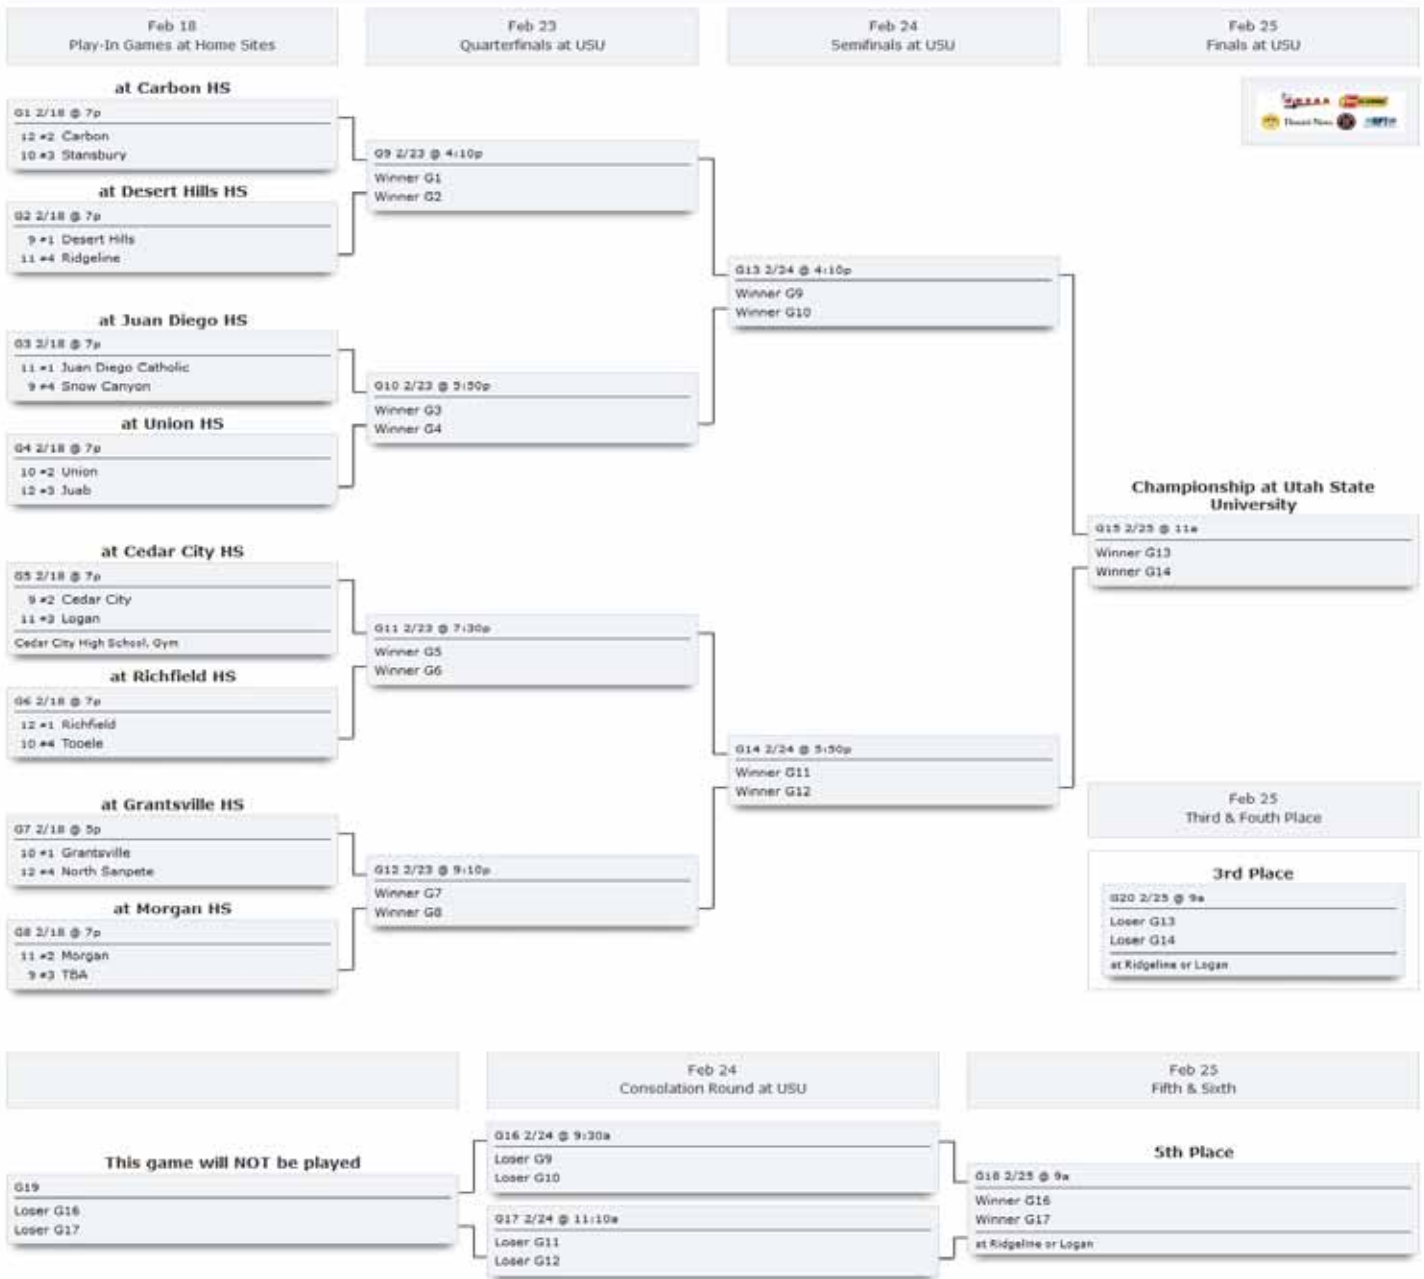

Watch Live Calendar Rosters Records Directory

UHSAA Sponsors

Deseret News

Wilson

2017 UHSAA Girls Basketball State Championships - Class 3A

Location Various Cities, UT

Notes Play-in games played at home sites. Quarterfinals through the championship played at Utah State University. The higher seed will be the HOME team. In the event of a tie in seeding, the team on the top of the bracket will be the HOME team.