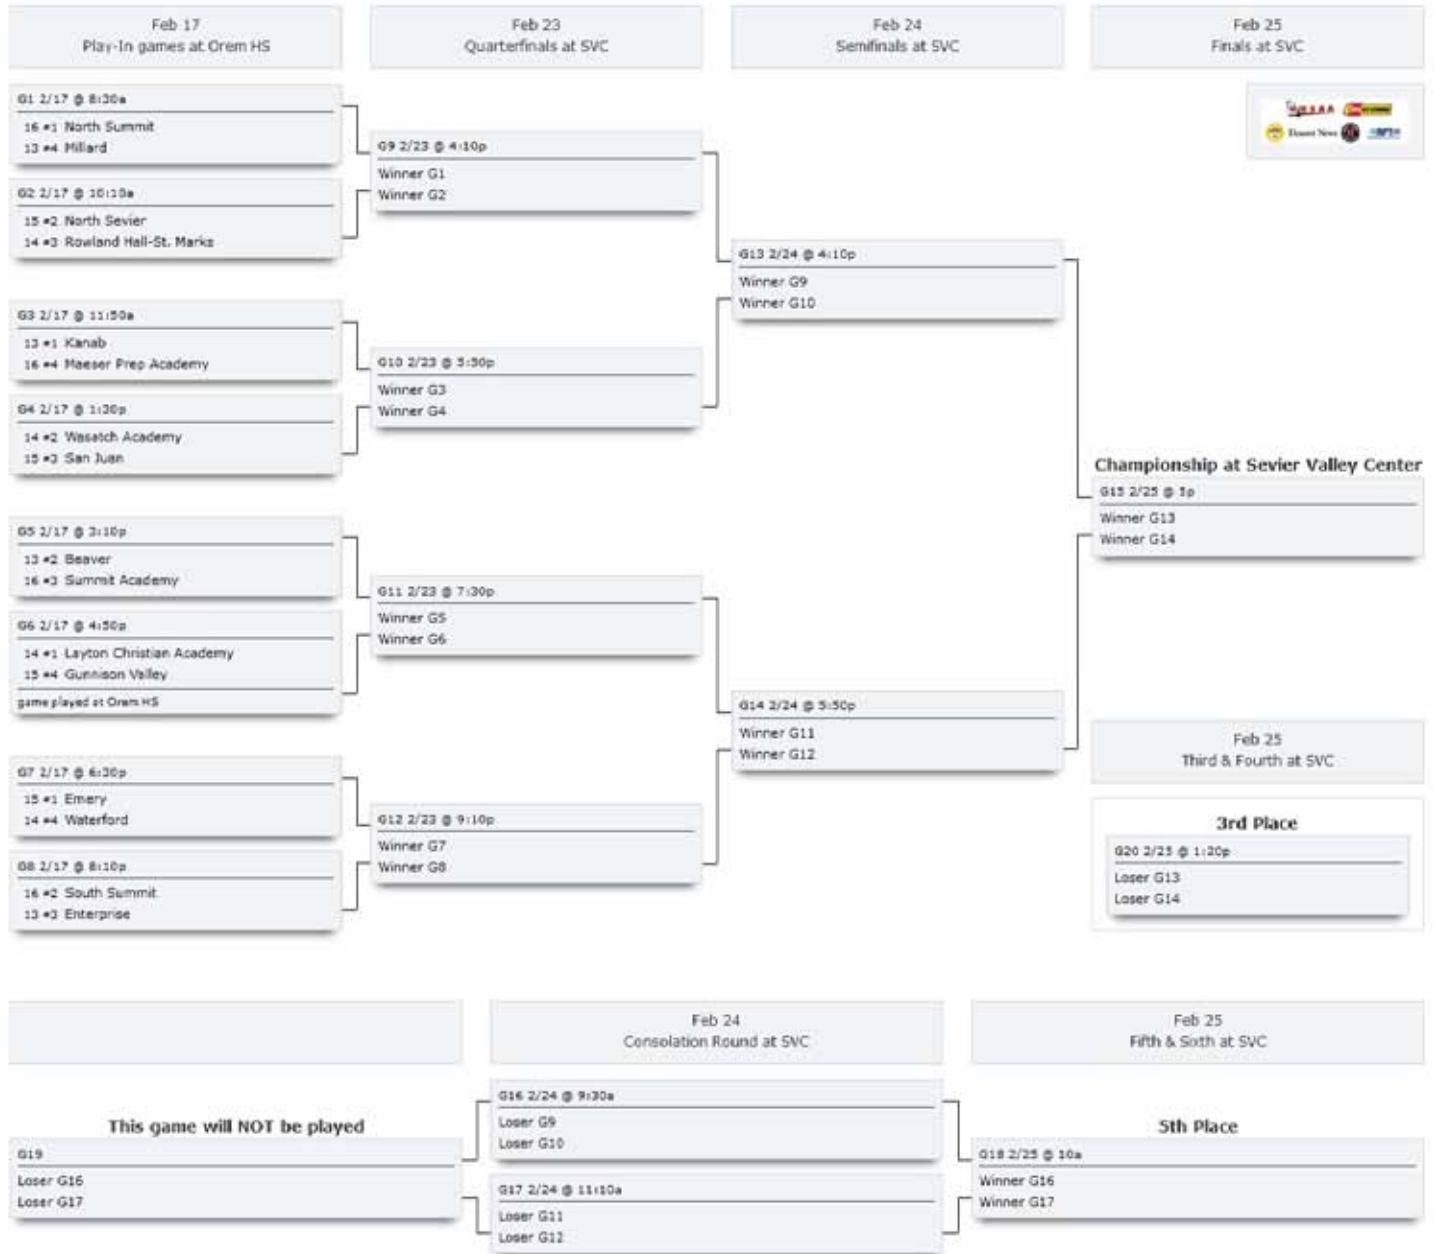

Watch Live Calendar Rosters Records Directory

UHSAA Sponsors

UHSAA Sponsors

Deseret News

Wilson®

Tournament Bracket

2017 UHSAA Girls Basketball State Championships - Class 2A

Location Various Cities, UT

Notes All first-round games at Orem HS. All subsequent round games at Sevier Valley Center.

The higher seed will be the HOME team. In the event of a tie in seeding, the team on the top of the bracket will be the HOME team.